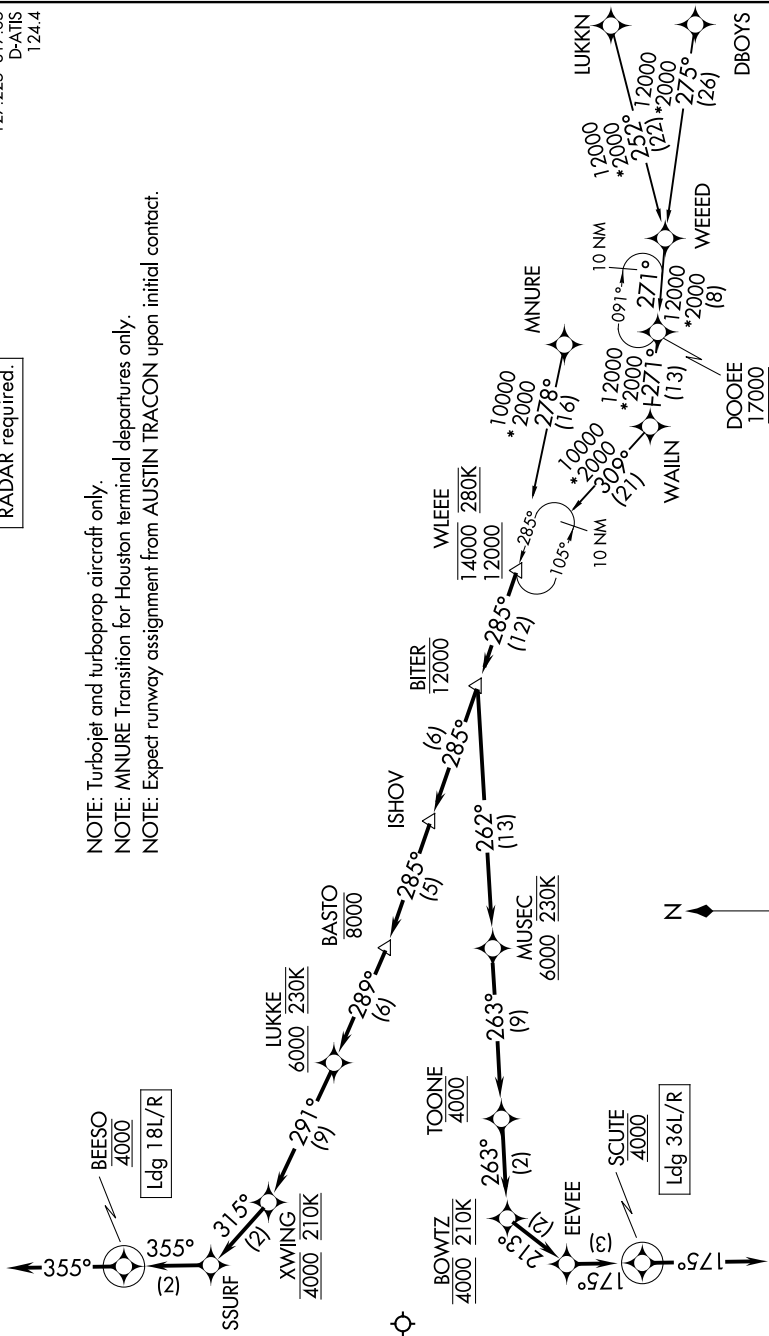

WLEEE SEVEN ARRIVAL (RNAV)

AUSTIN, TEXAS

AUSTIN APP CON
127.225 317.65
D-ATIS
124.4

RNAV 1 - DME/DME/IRU or GPS.
RADAR required.

NOTE: Turbojet and turboprop aircraft only.
NOTE: MNURE Transition for Houston terminal departures only.
NOTE: Expect runway assignment from AUSTIN TRACON upon initial contact.

NOTE: Chart not to scale.

(NARRATIVE ON FOLLOWING PAGE)