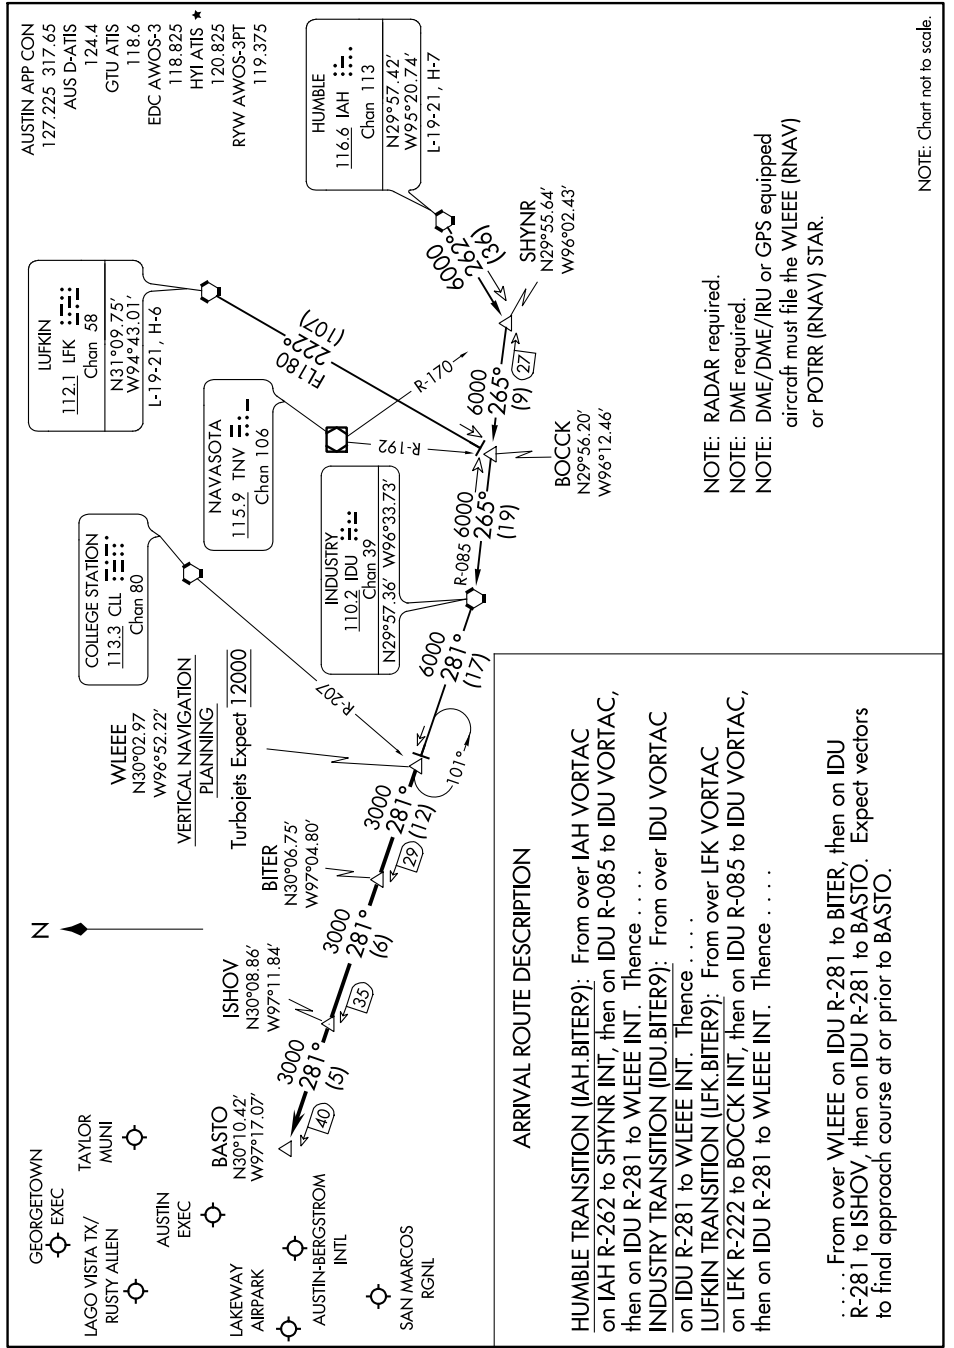

BITER NINE ARRIVAL

SC-3, 23 FEB 2023 to 23 MAR 2023

NOTE: Chart not to scale.

NOTE: RADAR required.
 NOTE: DME required.
 NOTE: DME/DME/IRU or GPS equipped aircraft must file the WLEEE (RNAV) or POTRR (RNAV) STAR.

SC-3, 23 FEB 2023 to 23 MAR 2023

BITER NINE ARRIVAL