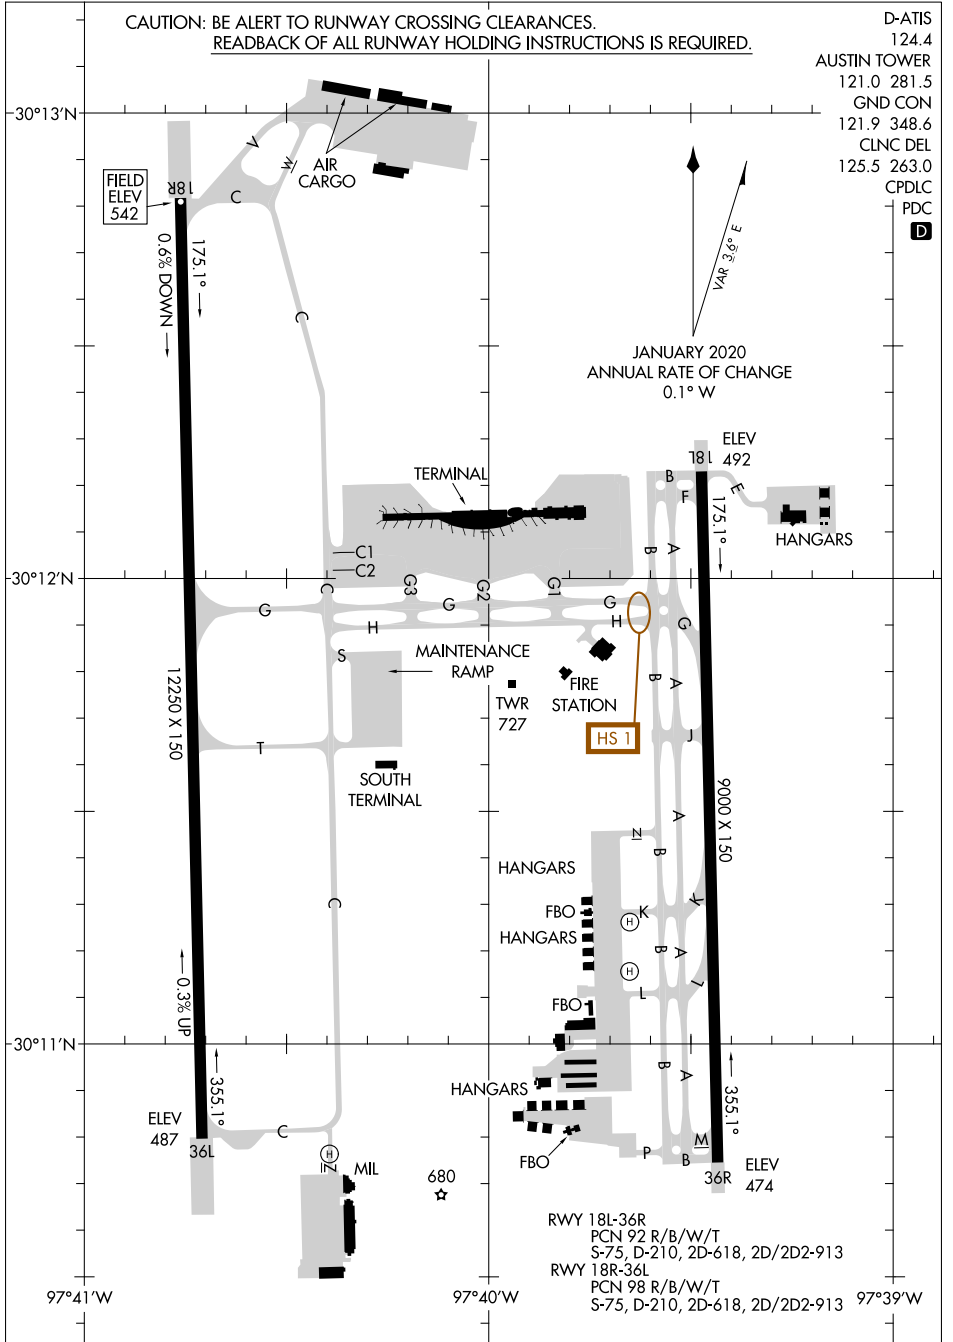

# AIRPORT DIAGRAM

AL-556 (FAA)

## AUSTIN-BERGSTROM INTL (AUS)

AUSTIN, TEXAS

**CAUTION: BE ALERT TO RUNWAY CROSSING CLEARANCES.  
READBACK OF ALL RUNWAY HOLDING INSTRUCTIONS IS REQUIRED.**

D-ATIS 124.4  
 AUSTIN TOWER 121.0 281.5  
 GND CON 121.9 348.6  
 CLNC DEL 125.5 263.0  
 CPDLC  
 PDC **D**

# AIRPORT DIAGRAM

21112