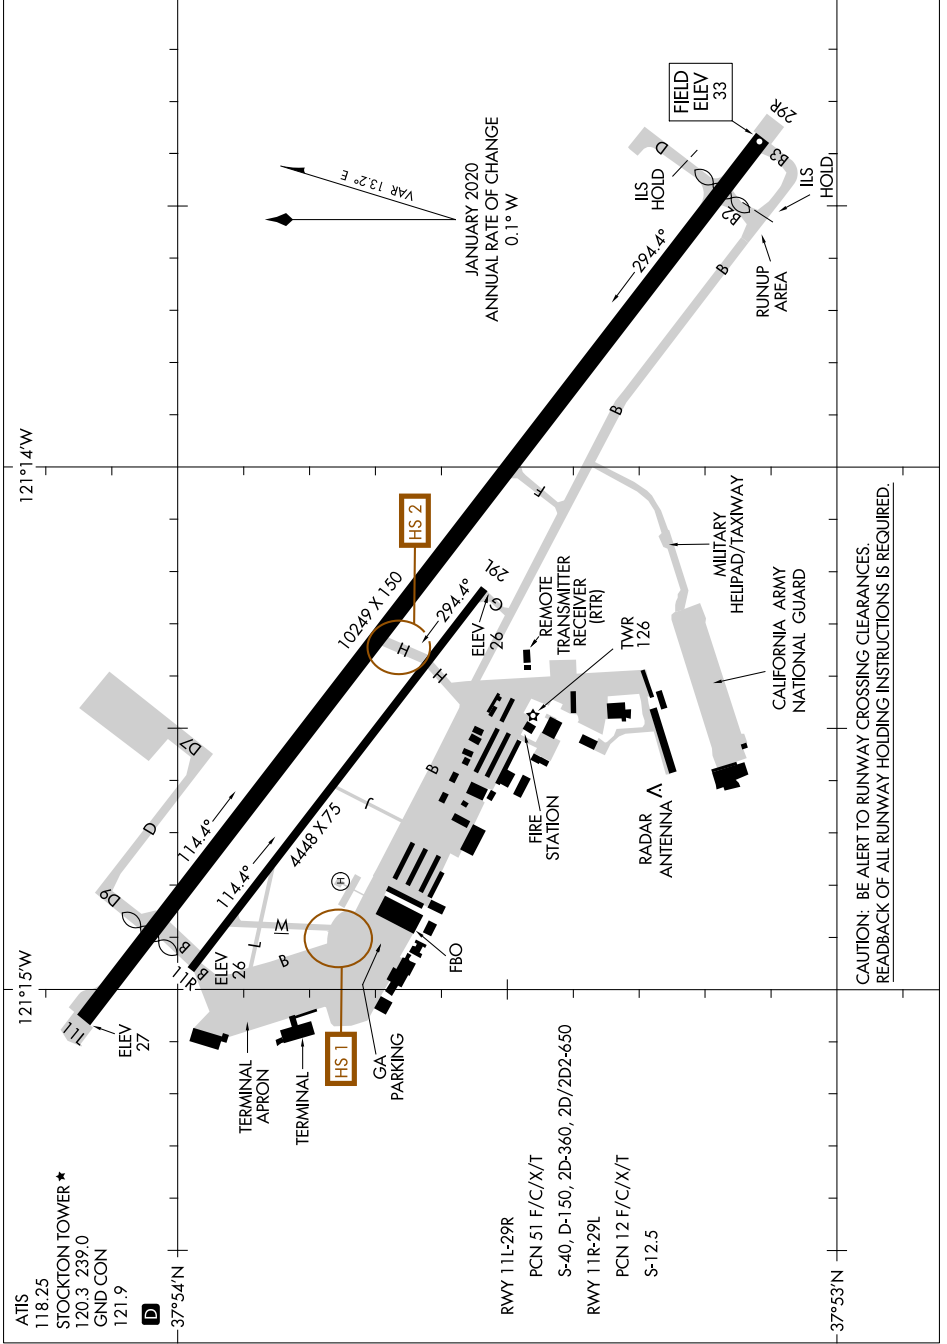

AIRPORT DIAGRAM

AL-407 (FAA)

STOCKTON METRO (SCK)
STOCKTON, CALIFORNIA

SW-2, 23 FEB 2023 to 23 MAR 2023

CAUTION: BE ALERT TO RUNWAY CROSSING CLEARANCES.
READBACK OF ALL RUNWAY HOLDING INSTRUCTIONS IS REQUIRED.

SW-2, 23 FEB 2023 to 23 MAR 2023

AIRPORT DIAGRAM

STOCKTON, CALIFORNIA
STOCKTON METRO (SCK)