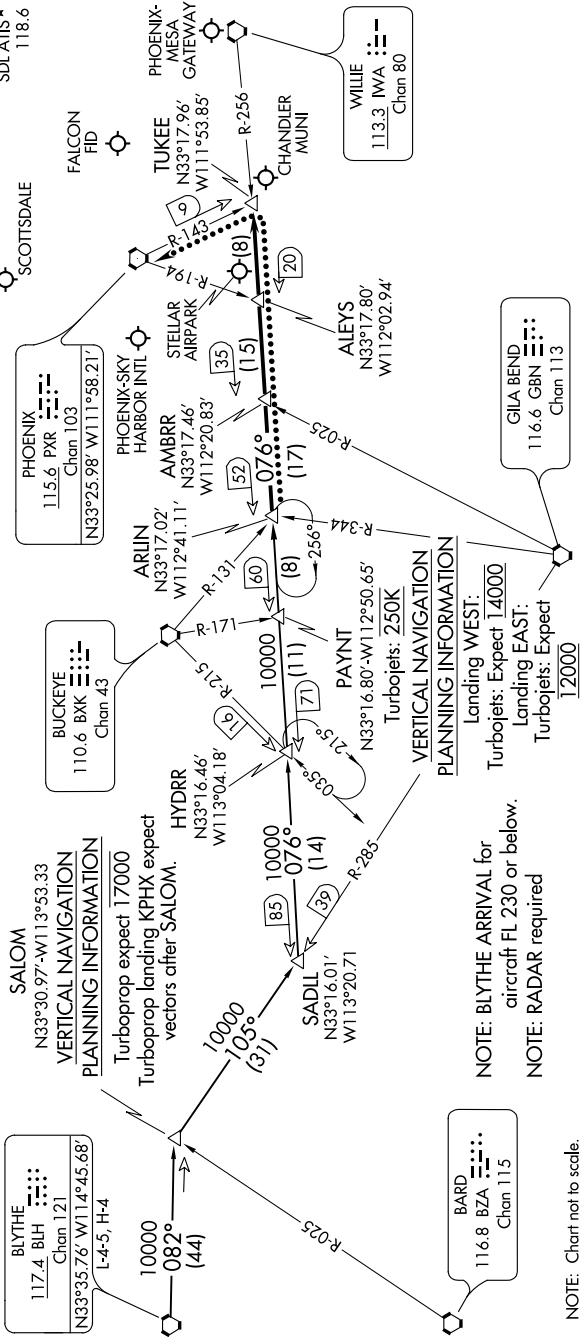

BLYTHE FIVE ARRIVAL

AL-322 (FAA)

PHOENIX, ARIZONA

SW-4, 23 FEB 2023 to 23 MAR 2023

ARRIVAL ROUTE DESCRIPTION

BLYTHE TRANSITION (BLH.BLH5): From over BLH VORTAC on BLH R-082 to SALOM, then on GBN R-285 and IWA R-256 to ARLIN. Thence

PHOENIX SKY HARBOR INTL: Rwy 7L/R or 8: From over ARLIN, expect vectors to final approach course; Rwy 25L/R or 26: From over ARLIN, on IWA R-256 to TUKEE. Expect vectors to final approach course prior to TUKEE.
SATELLITE AIRPORTS: Expect vectors after passing SALOM.

LOST COMMUNICATIONS: After ARLIN, on IWA R-256 and PXR R-143 to PXR VORTAC.

BLYTHE FIVE ARRIVAL

PHOENIX, ARIZONA

SW-4, 23 FEB 2023 to 23 MAR 2023