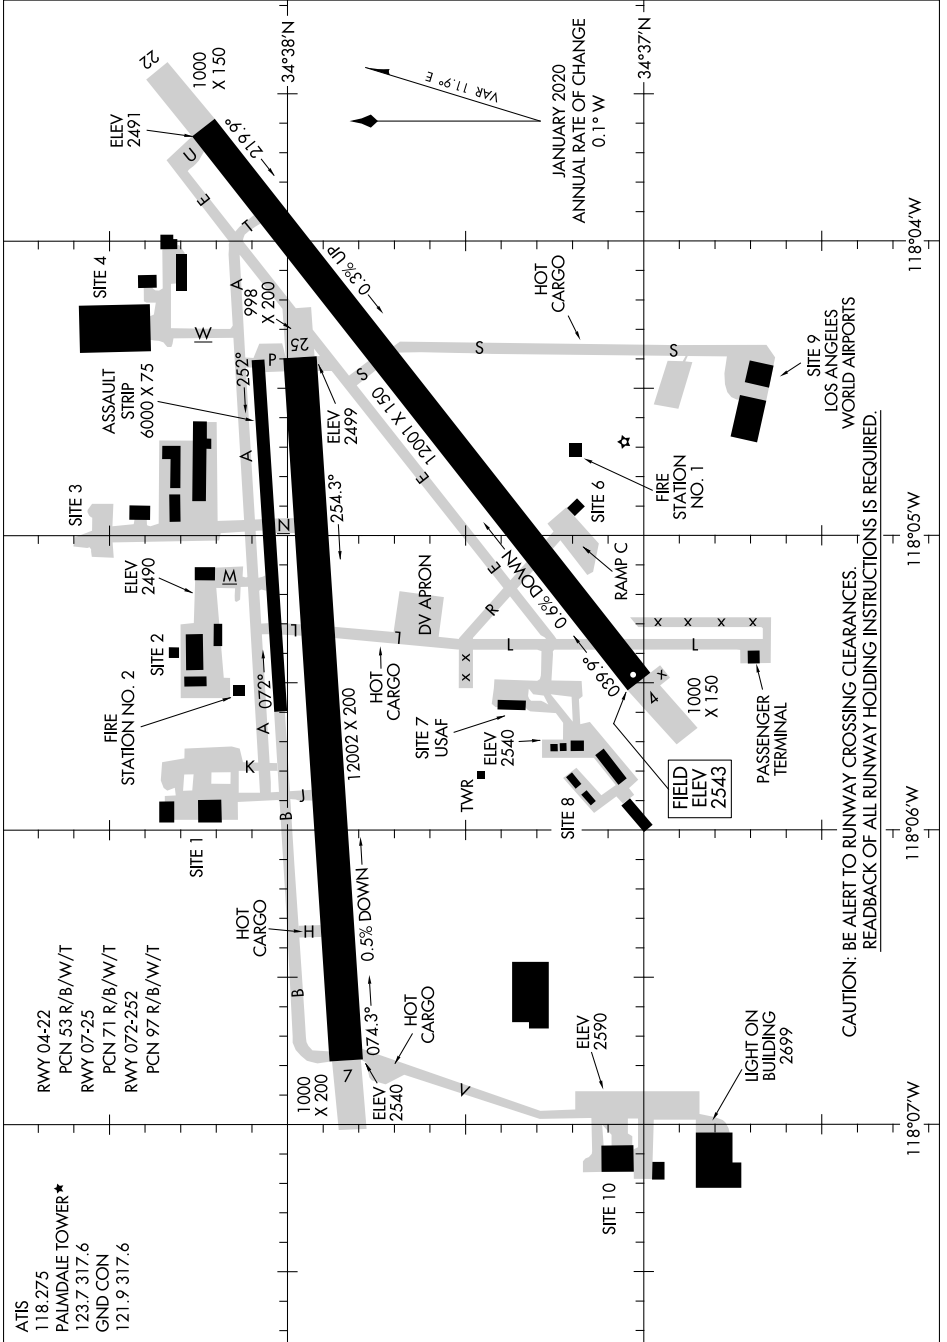

# AIRPORT DIAGRAM

AL-310 (FAA)

PALMDALE USAF PLANT 42 (PMD)  
PALMDALE, CALIFORNIA

SW-3, 23 FEB 2023 to 23 MAR 2023

SW-3, 23 FEB 2023 to 23 MAR 2023

# AIRPORT DIAGRAM

PALMDALE, CALIFORNIA  
PALMDALE USAF PLANT 42 (PMD)