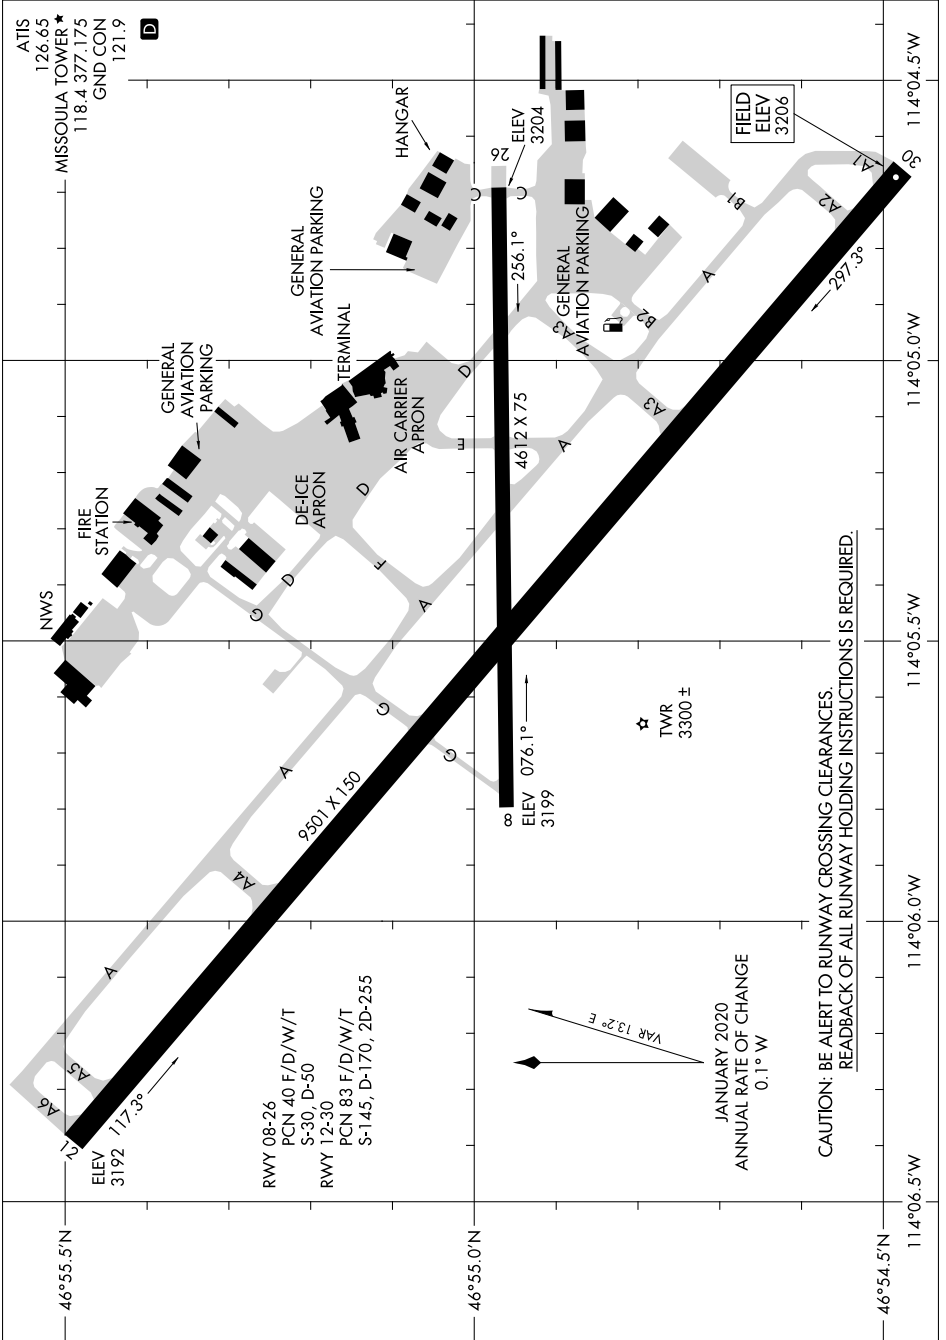

AIRPORT DIAGRAM

AL-266 (FAA)

MISSOULA MONTANA (MISO)
MISSOULA, MONTANA

NW-1, 23 FEB 2023 to 23 MAR 2023

NW-1, 23 FEB 2023 to 23 MAR 2023

AIRPORT DIAGRAM

MISSOULA, MONTANA
MISSOULA MONTANA (MISO)