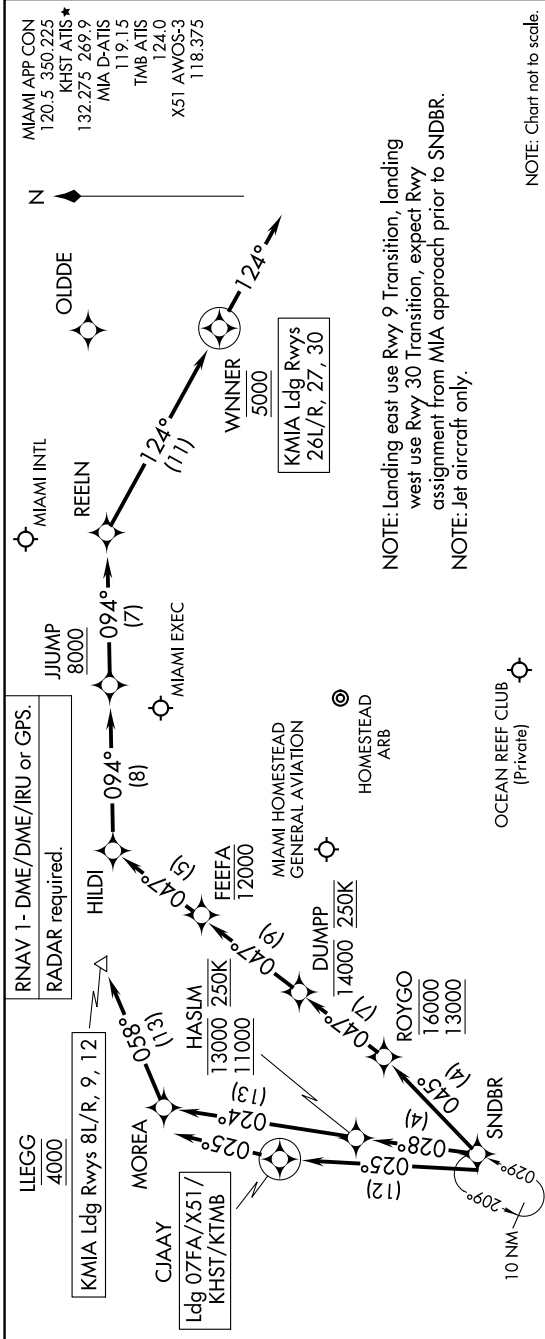

SNDBR THREE ARRIVAL (RNAV) Arrival Routes

MIAMI, FLORIDA

SE-3, 23 FEB 2023 to 23 MAR 2023

NOTE: Chart not to scale.

ARRIVAL ROUTE DESCRIPTION

LANDING KMKIA RUNWAYS 8L/R, 9, 12: From SNDBR on track 028° to cross HASIM between 11000 and 13000 and at 250K, then on track 024° to MOREA, then on track 058° to cross LLEGG at 4000. Expect ILS or RNAV Rwy 9 approach or RADAR vectors to final approach course.

LANDING KMKIA RUNWAYS 26L/R, 27, 30: From SNDBR on track 045° to cross ROYGO between 13000 and 16000, then on track 047° to cross DUMPP at or below 14000 and at 250K, then on track 047° to cross FEFFA at or below 12000, then on track 047° to HILDI, then on track 094° to cross JUJUMP at or above 8000, then on track 094° to REELN, then on track 124° to cross WINNER at 5000, then on track 124°. Expect RADAR vectors to final approach course.

LANDING 07FA/X51/KHST/KTMB: From SNDBR on track 025° to CJAAY, then on track 025°. Expect RADAR vectors to final approach course.

SE-3, 23 FEB 2023 to 23 MAR 2023

SNDBR THREE ARRIVAL (RNAV) Arrival Routes