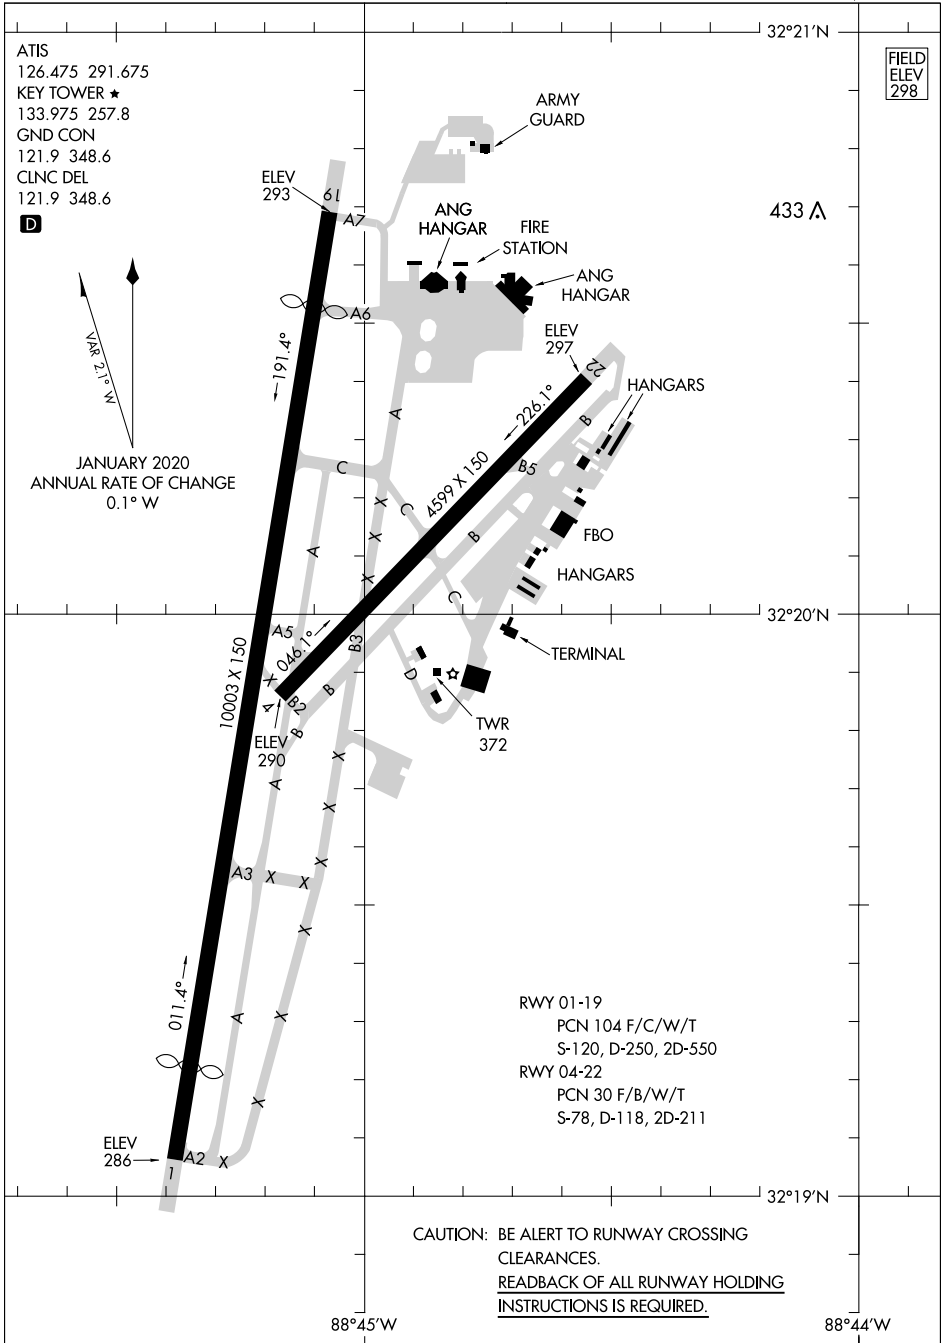

22307

AIRPORT DIAGRAM

AL-254 (FAA)

KEY FLD (MEI)
MERIDIAN, MISSISSIPPI

AIRPORT DIAGRAM

22307

MERIDIAN, MISSISSIPPI
KEY FLD (MEI)