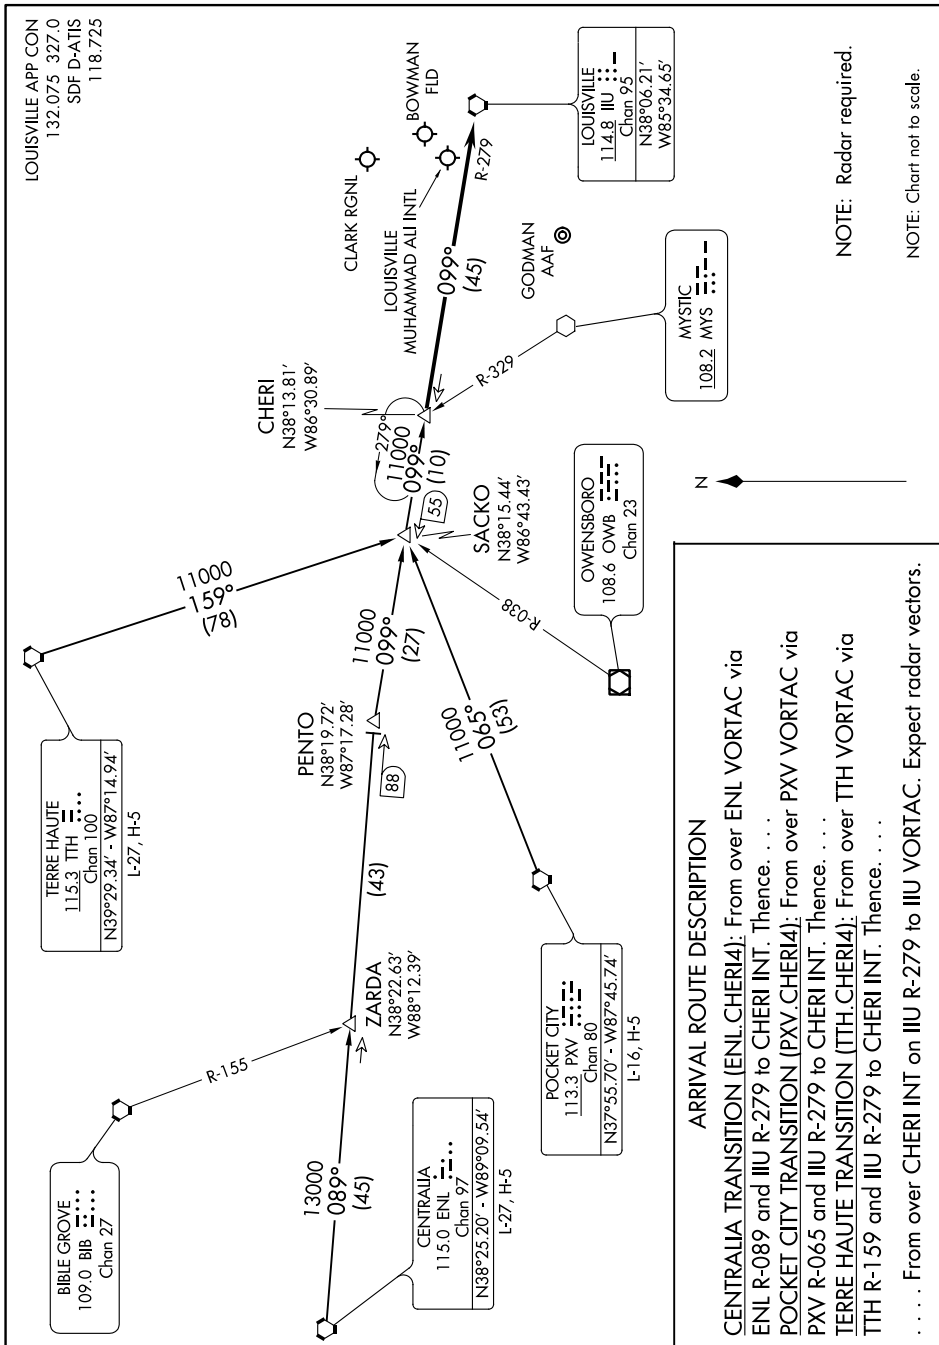

CHERI FOUR ARRIVAL

LOUISVILLE, KENTUCKY

SE-1, 23 FEB 2023 to 23 MAR 2023

CHERI FOUR ARRIVAL

(CHERI.CHERI4) 15AUG19

LOUISVILLE, KENTUCKY

ARRIVAL ROUTE DESCRIPTION

CENTRALIA TRANSITION (ENL.CHERI4): From over ENL VORTAC via ENL R-089 and IIU R-279 to CHERI INT. Thence. . . .

POCKET CITY TRANSITION (PXV.CHERI4): From over PXV VORTAC via PXV R-065 and IIU R-279 to CHERI INT. Thence. . . .

TERRE HAUTE TRANSITION (TH.CHERI4): From over TH VORTAC via TH R-159 and IIU R-279 to CHERI INT. Thence. . . .

. . . . From over CHERI INT on IIU R-279 to IIU VORTAC. Expect radar vectors.

SE-1, 23 FEB 2023 to 23 MAR 2023