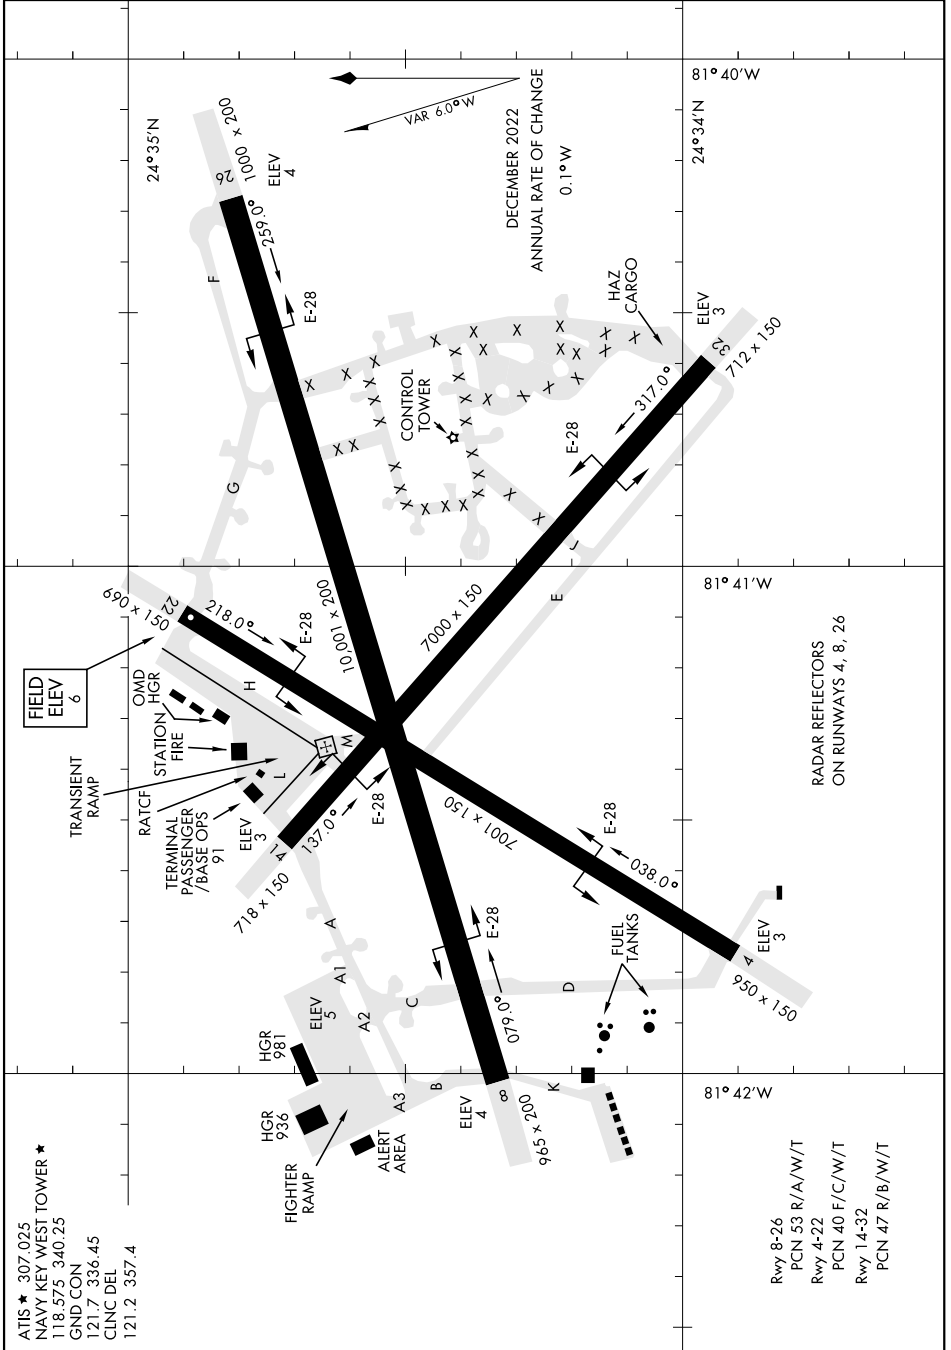

AIRPORT DIAGRAM

AL-214 [USN]

KEY WEST NAS (BOCA CHICA FLD) (KNQX)

KEY WEST, FLORIDA

SE-3, 23 FEB 2023 to 23 MAR 2023

SE-3, 23 FEB 2023 to 23 MAR 2023

ATIS ★ 307.025
 NAVY KEY WEST TOWER ★
 118.575 340.25
 GND CON
 121.7 336.45
 CLNC DEL
 121.2 357.4

Rwy 8-26
 PCN 53 R/A/W/T
 Rwy 4-22
 PCN 40 F/C/W/T
 Rwy 14-32
 PCN 47 R/B/W/T

AIRPORT DIAGRAM

KEY WEST, FLORIDA
KEY WEST NAS (BOCA CHICA FLD) (KNQX)