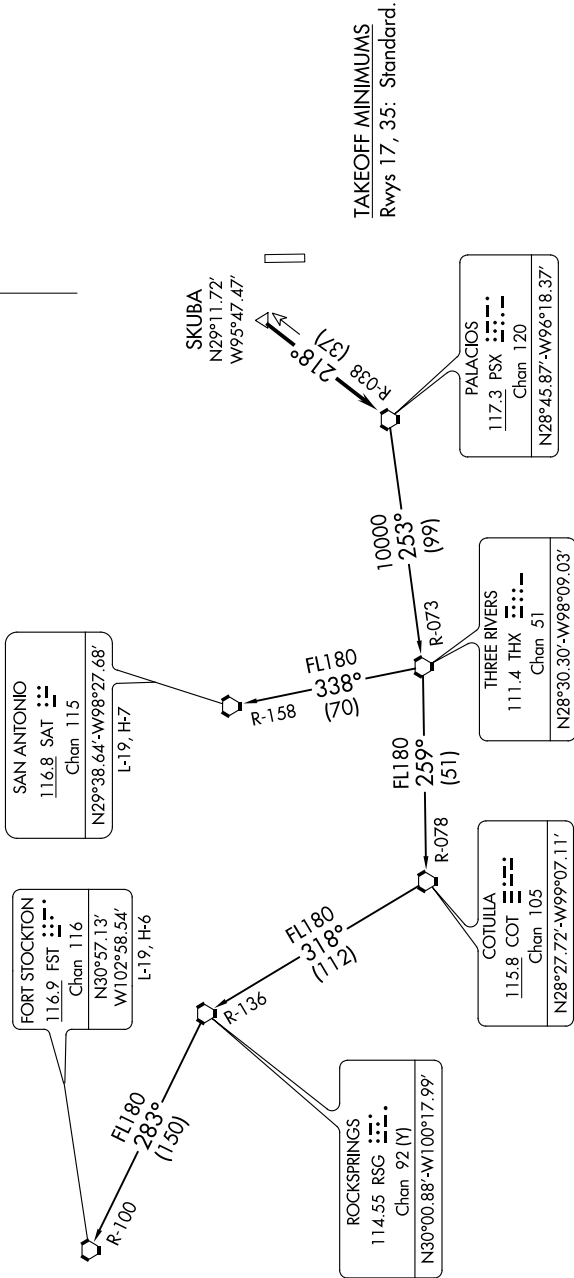

PALACIOS THREE DEPARTURE

SC-5, 29 DEC 2022 to 26 JAN 2023

TOP ALTITUDE:
ASSIGNED BY ATC

RADAR and DME required.

ASOS
119.925
CLNC DEL
125.2
CTAF
123.0
HOUSTON DEP CON
134.45 284.0

PALACIOS THREE DEPARTURE

(NARRATIVE ON FOLLOWING PAGE)

NOTE: Chart not to scale.

SC-5, 29 DEC 2022 to 26 JAN 2023