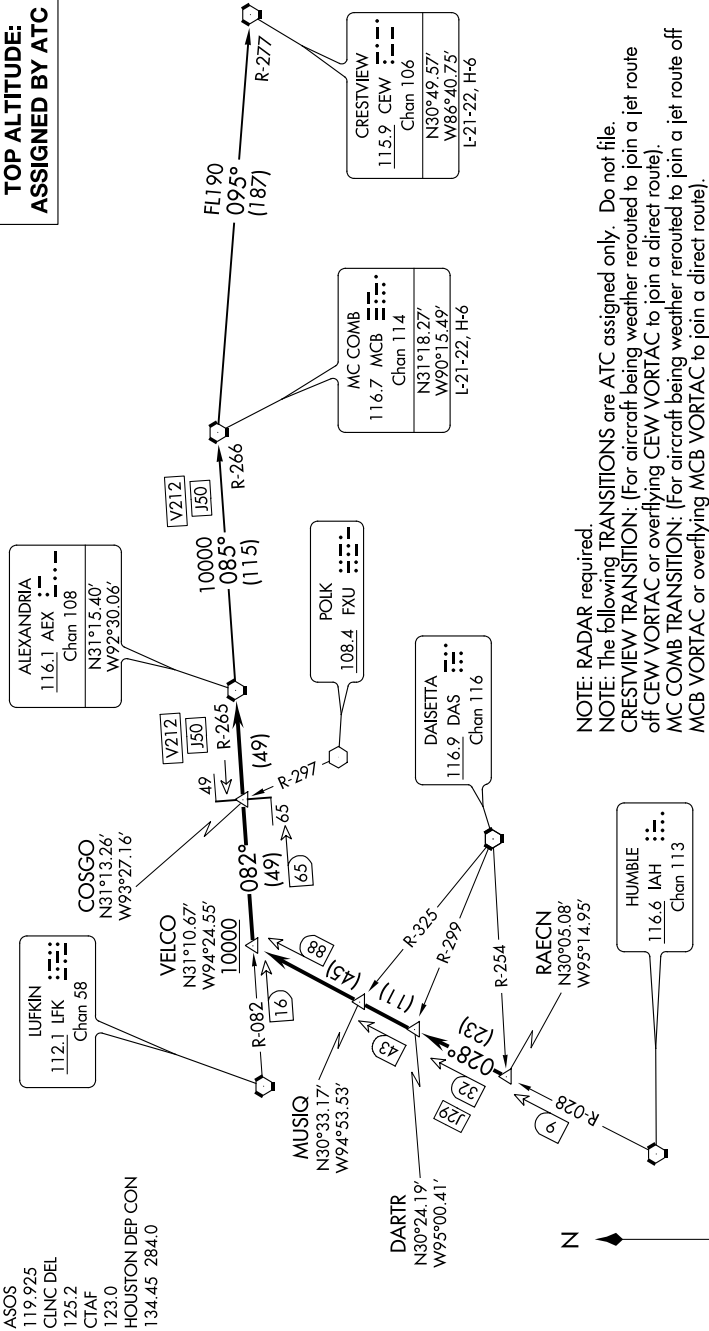

ALEXANDRIA THREE DEPARTURE

**TOP ALTITUDE:
ASSIGNED BY ATC**

ASOS
119.925
CLNC DEL
125.2
CTAF
123.0
HOUSTON DEP CON
134.45 284.0

ALEXANDRIA THREE DEPARTURE

NOTE: RADAR required.
NOTE: The following TRANSITIONS are ATC assigned only. Do not file.
CRESTVIEW TRANSITION: (For aircraft being weather rerouted to join a jet route off CEW VORTAC or overflying CEW VORTAC to join a direct route).
MC COMB TRANSITION: (For aircraft being weather rerouted to join a jet route off MCB VORTAC or overflying MCB VORTAC to join a direct route).

TAKEOFF MINIMUMS
 Rwy 17, 35: Standard.

(NARRATIVE ON FOLLOWING PAGE)

NOTE: Chart not to scale.