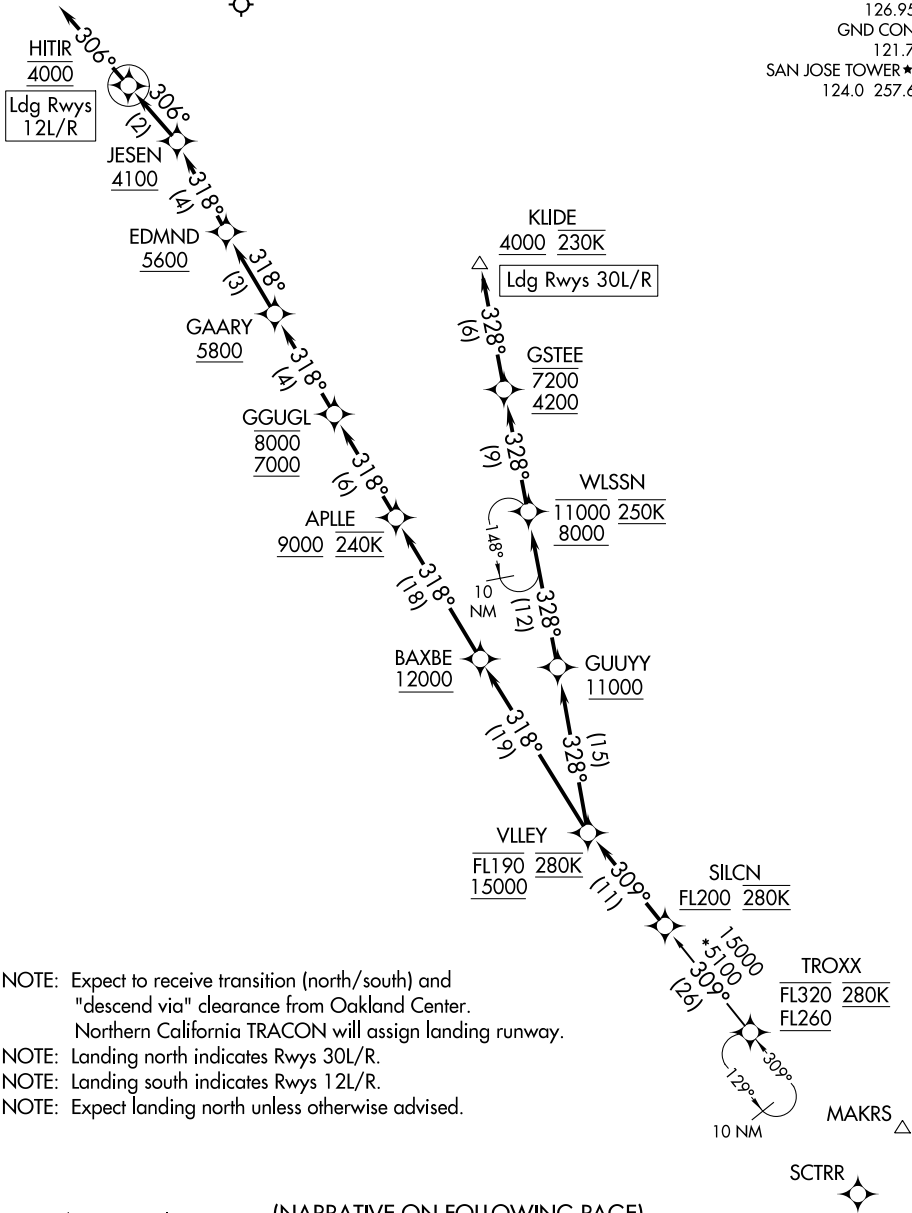

(SILCN.SILCN6) 22195

SILCN SIX ARRIVAL (RNAV)

NORMAN Y MINETA SAN JOSE INTL (SJC)

AL-693 (FAA)

SAN JOSE, CALIFORNIA

RNAV 1 - DME/DME/IRU or GPS

RADAR required

OAKLAND CENTER
 134.55 290.5
 NORCAL APP CON
 124.525 348.675
 D-ATIS
 126.95
 GND CON
 121.7
 SAN JOSE TOWER ★
 124.0 257.6

NOTE: Expect to receive transition (north/south) and "descend via" clearance from Oakland Center.
 Northern California TRACON will assign landing runway.
 NOTE: Landing north indicates Rwy 30L/R.
 NOTE: Landing south indicates Rwy 12L/R.
 NOTE: Expect landing north unless otherwise advised.

NOTE: Chart not to scale.

(NARRATIVE ON FOLLOWING PAGE)

SW-2, 29 DEC 2022 to 26 JAN 2023

SW-2, 29 DEC 2022 to 26 JAN 2023

SILCN SIX ARRIVAL (RNAV)

(SILCN.SILCN6) 14JUL22

SAN JOSE, CALIFORNIA

NORMAN Y MINETA SAN JOSE INTL (SJC)