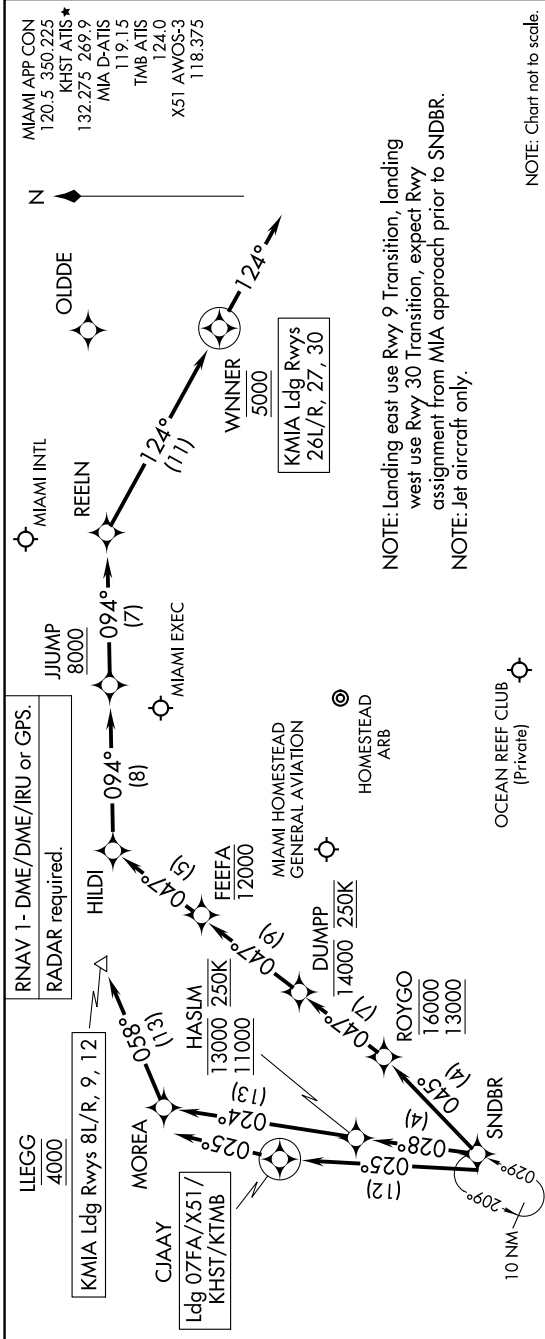

SNDBR THREE ARRIVAL (RNAV) Arrival Routes

MIAMI, FLORIDA

SE-3. 29 DEC 2022 to 26 JAN 2023

ARRIVAL ROUTE DESCRIPTION

LANDING KMIA RUNWAYS 8L/R, 9, 12: From SNDBR on track 028° to cross HASJM between 11000 and 13000 and at 250K, then on track 024° to MOREA, then on track 058° to cross LLEGG at 4000. Expect ILS or RNAV Rwy 9 approach or RADAR vectors to final approach course.

LANDING KMIA RUNWAYS 26L/R, 27, 30: From SNDBR on track 045° to cross ROYGO between 13000 and 16000, then on track 047° to cross DUMPP at or below 14000 and at 250K, then on track 047° to cross FEFFA at or below 12000, then on track 047° to HILDI, then on track 094° to cross JUJUMP at or above 8000, then on track 094° to REELN, then on track 124° to cross WINNER at 5000, then on track 124°. Expect RADAR vectors to final approach course.

LANDING 07FA/X51/KHST/KTMB: From SNDBR on track 025° to CJAAY, then on track 025°. Expect RADAR vectors to final approach course.

SNDBR THREE ARRIVAL (RNAV) Arrival Routes

MIAMI, FLORIDA