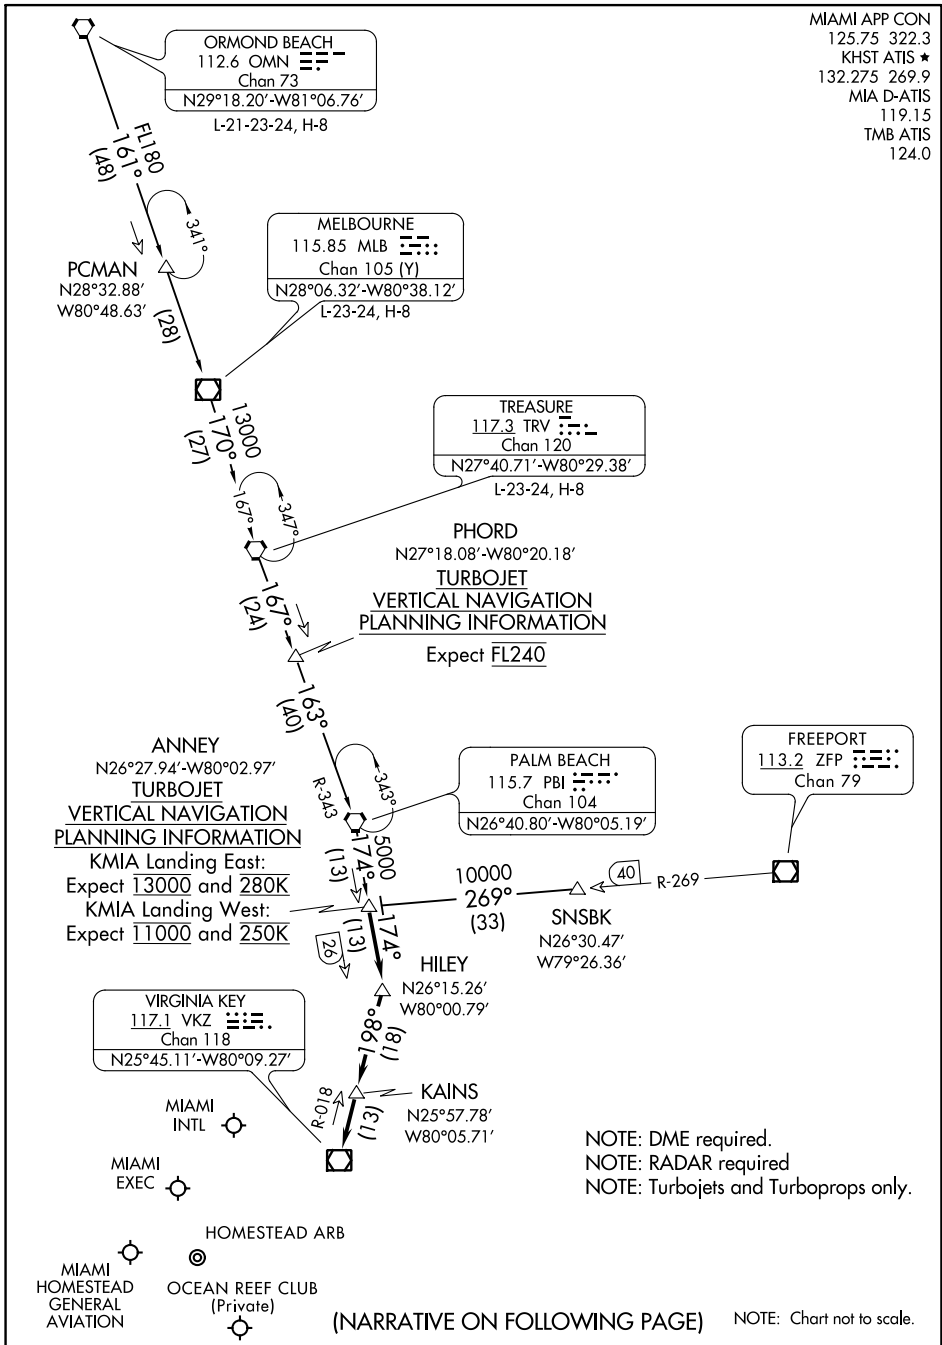

ANNEY FOUR ARRIVAL

MIAMI, FLORIDA

MIAMI APP CON
 125.75 322.3
 KHST ATIS ★
 132.275 269.9
 MIA D-ATIS
 119.15
 TMB ATIS
 124.0

SE-3, 29 DEC 2022 to 26 JAN 2023

SE-3, 29 DEC 2022 to 26 JAN 2023

ANNEY FOUR ARRIVAL

(ANNEY.ANNEY4) 07DEC17

MIAMI, FLORIDA