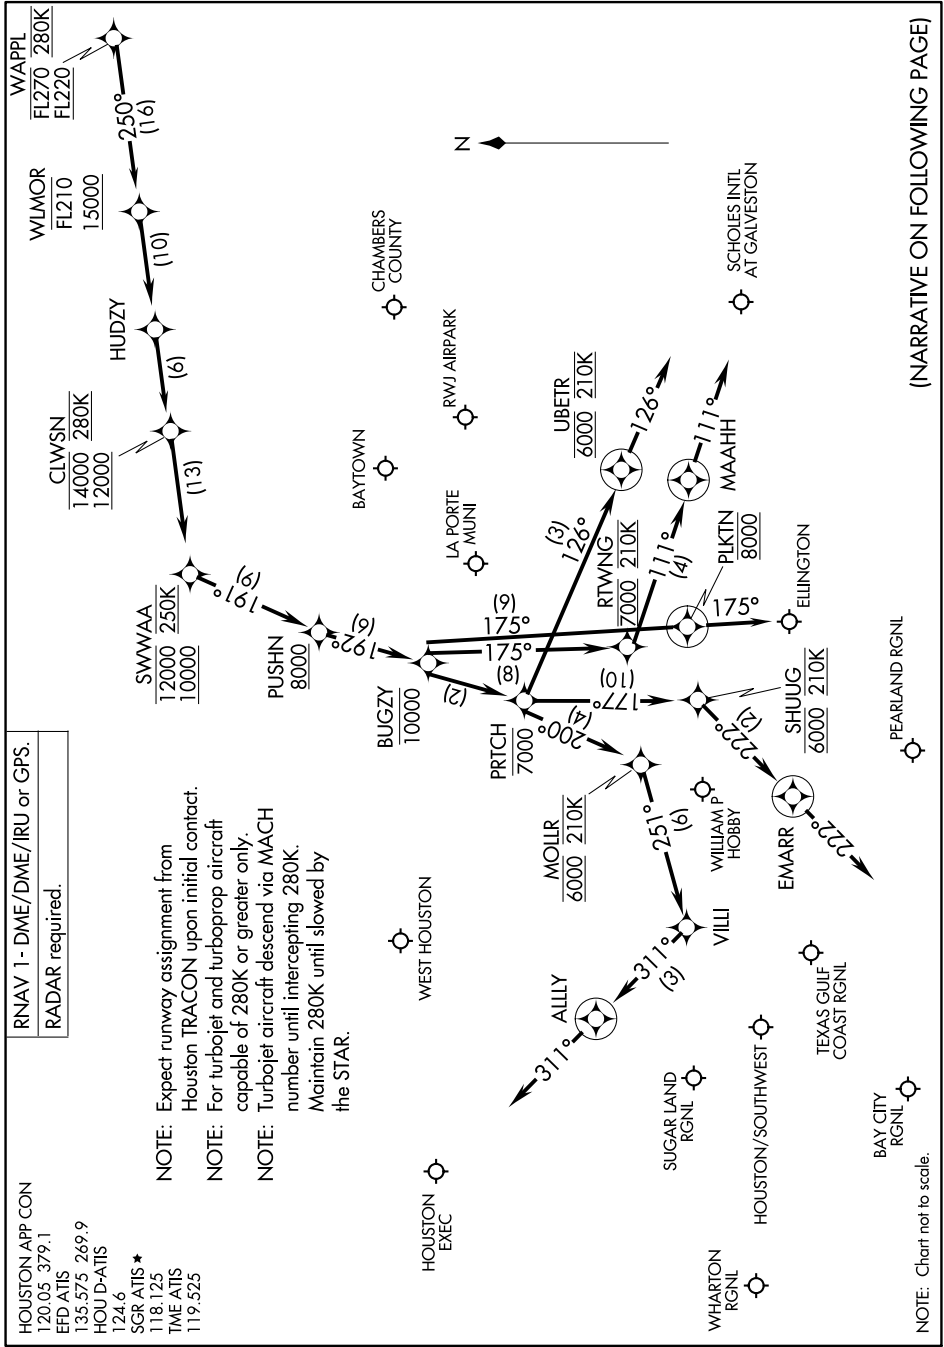

WAPPL SIX ARRIVAL (RNAV) Arrival Routes

HOUSTON, TEXAS

SC-5, 29 DEC 2022 to 26 JAN 2023

(NARRATIVE ON FOLLOWING PAGE)

WAPPL SIX ARRIVAL (RNAV) Arrival Routes

HOUSTON, TEXAS

SC-5, 29 DEC 2022 to 26 JAN 2023