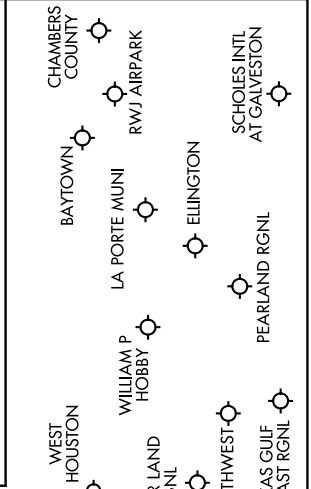

BLUBELL FOUR ARRIVAL

HOUSTON, TEXAS

SC-5, 29 DEC 2022 to 26 JAN 2023

ARRIVAL ROUTE DESCRIPTION

COLLEGE STATION TRANSITION (CLL.BLUBL4):
From over CLL VORTAC on CLL R-153 to BLUBL. Thence

ELIVR TRANSITION (ELVVR.BLUBL4): From over ELIVR on CLL R-334 to CLL VORTAC, then on CLL R-153 to BLUBL. Thence

JAYJO TRANSITION (JAYJO.BLUBL4): From over JAYJO on TNV R-266 to BLUBL. Thence

LEONA TRANSITION (LOA.BLUBL4): From over LOA VORTAC on LOA R-209 and CLL R-029 to CLL VORTAC, then on CLL R-153 to BLUBL. Thence

ILANO TRANSITION (ILO.BLUBL4): From over ILO VORTAC on ILO R-087 and CLL R-268 to CLL VORTAC, then on CLL R-153 to BLUBL. Thence

. . . . From over BLUBL on CLL R-153 to cross **SNDAY** at 9000, from **SNDAY** fly heading 153°. Expect vectors to final approach course at or prior to **SNDAY**.

NOTE: RADAR required
NOTE: JAYJO TRANSITION for Austin Terminal Area Departures only.

NOTE: Chart not to scale.

BLUBELL FOUR ARRIVAL

HOUSTON, TEXAS

SC-5, 29 DEC 2022 to 26 JAN 2023