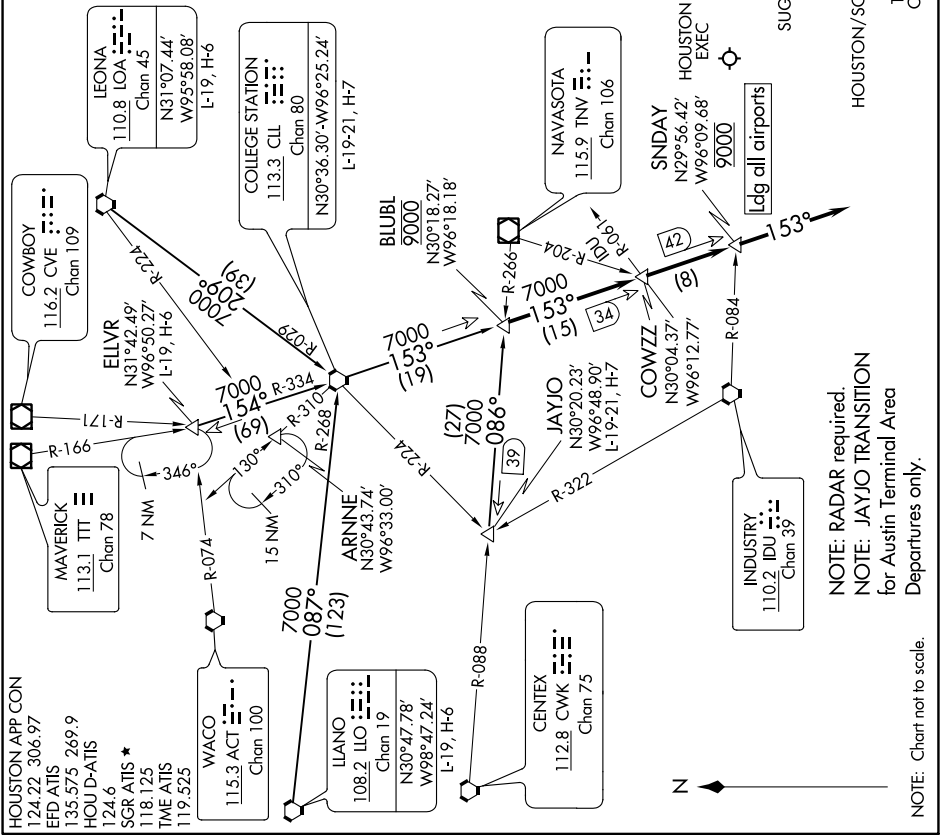

BLUBELL FOUR ARRIVAL

HOUSTON, TEXAS

SC-5, 29 DEC 2022 to 26 JAN 2023

ARRIVAL ROUTE DESCRIPTION

COLLEGE STATION TRANSITION (CLL.BLUBL4):
From over CLL VORTAC on CLL R-153 to BLUBL. Thence

ELIVR TRANSITION (ELVVR.BLUBL4): From over ELIVR on CLL R-334 to CLL VORTAC, then on CLL R-153 to BLUBL. Thence

JAYJO TRANSITION (JAYJO.BLUBL4): From over JAYJO on TNV R-266 to BLUBL. Thence

LEONA TRANSITION (LOA.BLUBL4): From over LOA VORTAC on LOA R-209 and CLL R-029 to CLL VORTAC, then on CLL R-153 to BLUBL. Thence

ILANO TRANSITION (ILO.BLUBL4): From over ILO VORTAC on ILO R-087 and CLL R-268 to CLL VORTAC, then on CLL R-153 to BLUBL. Thence

. . . . From over BLUBL on CLL R-153 to cross **SNDAY** at 9000, from **SNDAY** fly heading 153°. Expect vectors to final approach course at or prior to **SNDAY**.

NOTE: RADAR required
NOTE: JAYJO TRANSITION for Austin Terminal Area Departures only.

NOTE: Chart not to scale.

BLUBELL FOUR ARRIVAL

HOUSTON, TEXAS

SC-5, 29 DEC 2022 to 26 JAN 2023