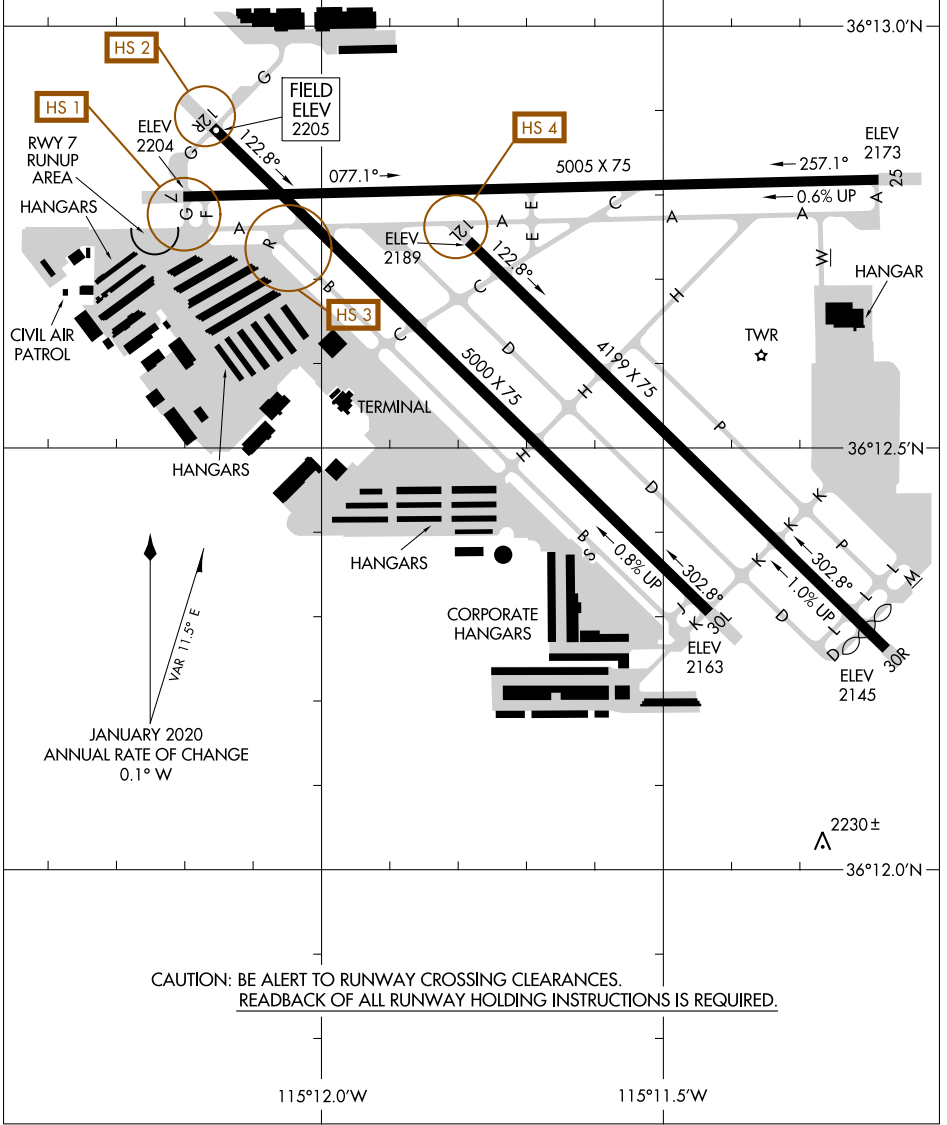

22307

AIRPORT DIAGRAM

AL-6970 (FAA)

NORTH LAS VEGAS (VGT)
LAS VEGAS, NEVADA

ATIS
118.05
NORTH LAS VEGAS TOWER *
125.7 360.75
GND CON
121.7
CLNC DEL
124.0

D

RWY 07-25
PCN 58 F/C/X/T
S-30
RWY 12L-30R
PCN 15 F/C/X/T
S-30
RWY 12R-30L
PCN 48 F/C/X/T
S-30

SW-4, 03 NOV 2022 to 01 DEC 2022

SW-4, 03 NOV 2022 to 01 DEC 2022

CAUTION: BE ALERT TO RUNWAY CROSSING CLEARANCES.
READBACK OF ALL RUNWAY HOLDING INSTRUCTIONS IS REQUIRED.

AIRPORT DIAGRAM

22307

LAS VEGAS, NEVADA
NORTH LAS VEGAS (VGT)