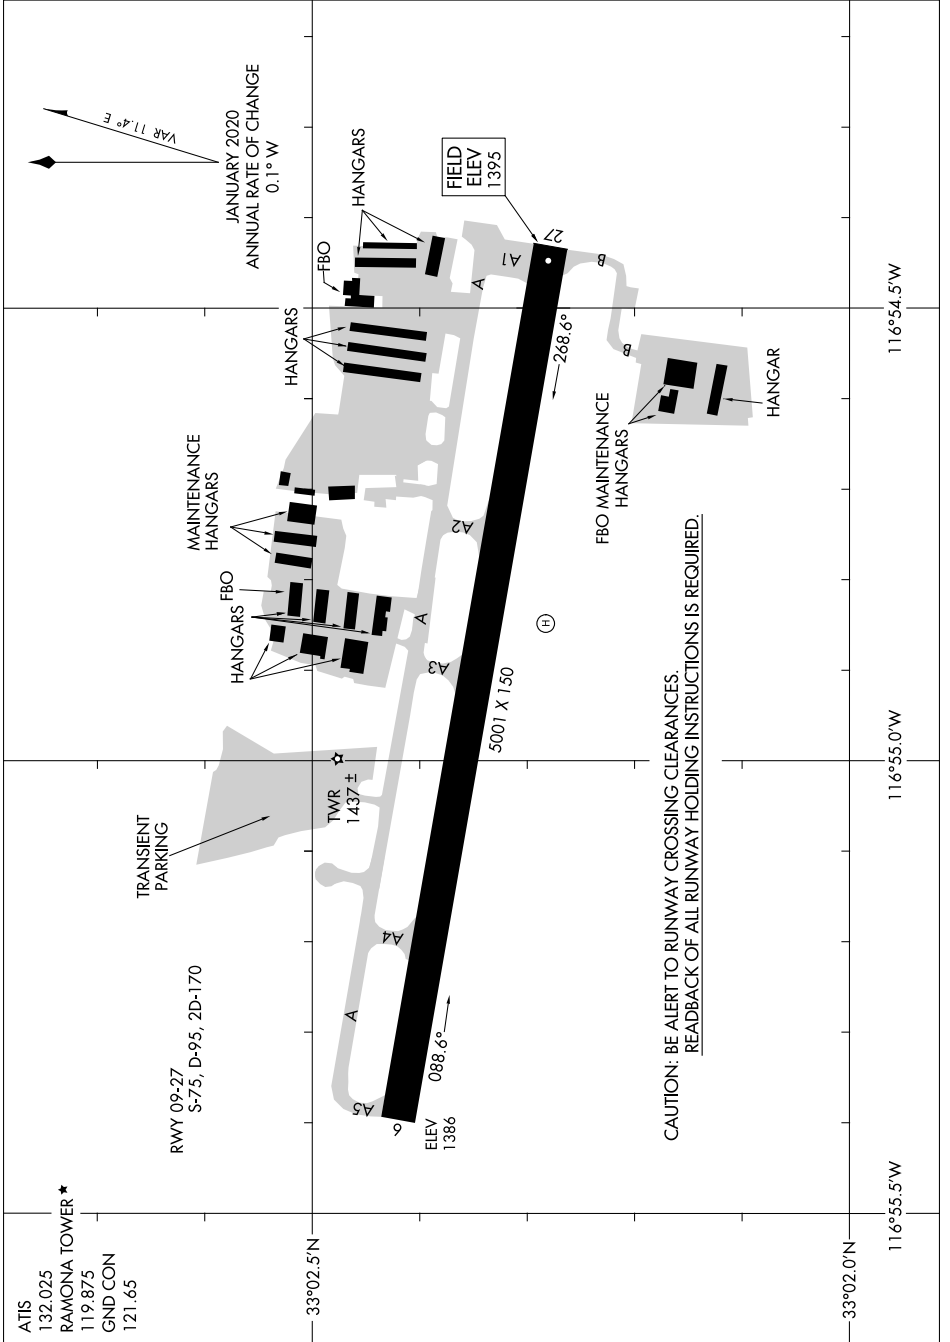

AIRPORT DIAGRAM

AL-6667 (FAA)

RAMONA (RNM)
RAMONA, CALIFORNIA

SW-3, 03 NOV 2022 to 01 DEC 2022

SW-3, 03 NOV 2022 to 01 DEC 2022

AIRPORT DIAGRAM

RAMONA, CALIFORNIA
RAMONA (RNM)