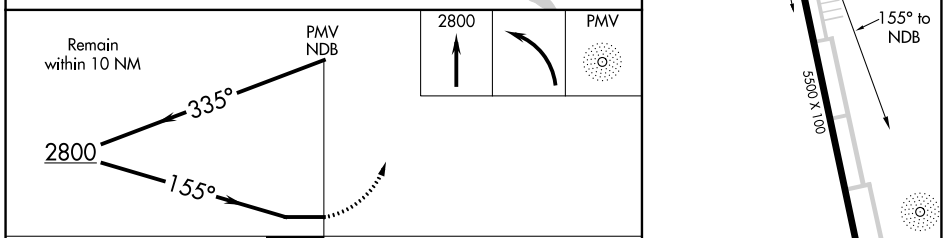

NDB PMV 329	APP CRS 155°	Rwy Idg TDZE Apt Elev	5500 1202 1204

NDB RWY 16

PLATTSMOUTH MUNI/DOUGLAS V DUEY FLD (PMV)

▲ NA When local altimeter setting not received, use Offutt AFB altimeter setting and increase all MDA 60 feet.	MISSED APPROACH: Climb to 2800 then left turn direct PMV NDB and hold.

AWOS-3 118.975	OMAHA APP CON 120.1 354.05	UNICOM 122.7 (CTAF) ①

NC-2, 03 NOV 2022 to 01 DEC 2022

NC-2, 03 NOV 2022 to 01 DEC 2022

CATEGORY	A	B	C	D	
	S-16	1840-1 638 (700-1)	NA		
	CIRCLING	1840-1 636 (700-1)	NA		

NDB RWY 16