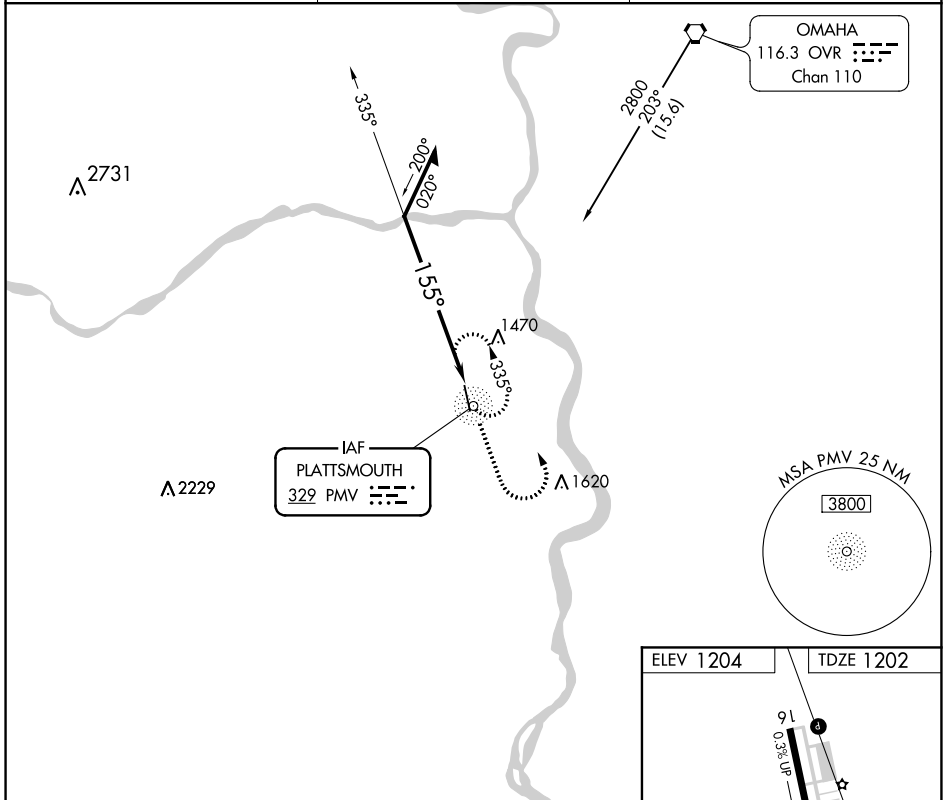

NDB PMV 329	APP CRS 155°	Rwy Idg TDZE Apt Elev	5500 1202 1204
-----------------------	------------------------	-----------------------------	---

NDB RWY 16

PLATTSMOUTH MUNI/DOUGLAS V DUEY FLD (PMV)

▲ NA When local altimeter setting not received, use Offutt AFB altimeter setting and increase all MDA 60 feet.	MISSED APPROACH: Climb to 2800 then left turn direct PMV NDB and hold.
---	--

AWOS-3 118.975	OMAHA APP CON 120.1 354.05	UNICOM 122.7 (CTAF) ①
--------------------------	--------------------------------------	--

NC-2, 03 NOV 2022 to 01 DEC 2022

NC-2, 03 NOV 2022 to 01 DEC 2022

CATEGORY	A	B	C	D	
	S-16	1840-1 638 (700-1)	NA		
	CIRCLING	1840-1 636 (700-1)	NA		

NDB RWY 16