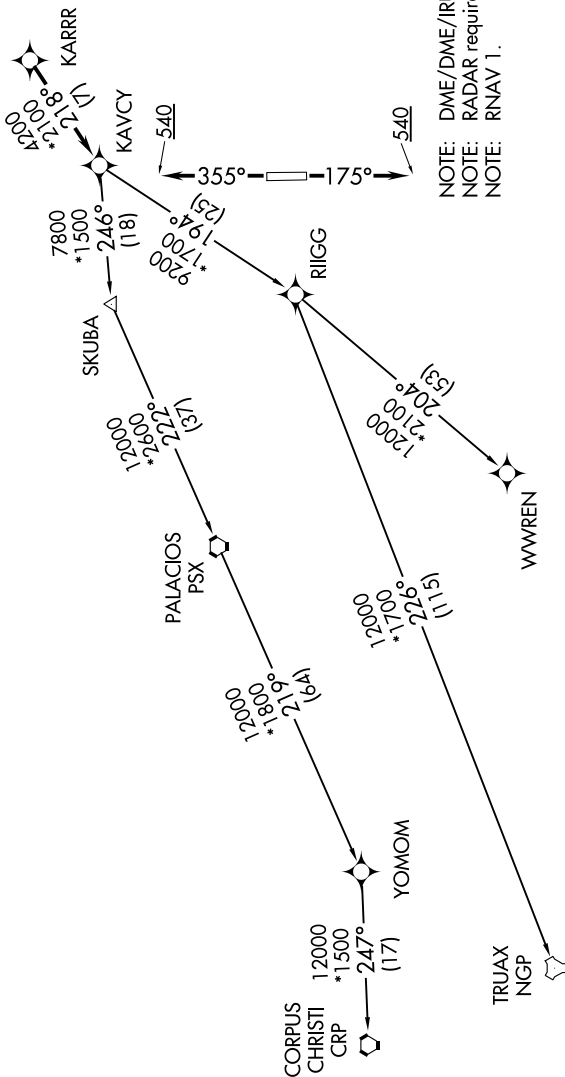

KARR SIX DEPARTURE (RNAV)

**TOP ALTITUDE:
ASSIGNED BY ATC**

ASOS
119.925
CTAF
123.0
CLNC DEL
125.2
HOUSTON DEP CON
134.45 284.0

TAKEOFF MINIMUMS

Rwys 17, 35:

Standard with minimum climb of 500' per NM to 540.

(NARRATIVE ON FOLLOWING PAGE)

NOTE: Chart not to scale.

KARR SIX DEPARTURE (RNAV)