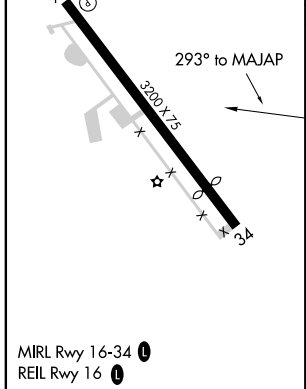

APP CRS	Rwy Idg	N/A
293°	TDZE	N/A
	Apt Elev	359

RNAV (GPS)-B

TURNERS FALLS (ØB5)

RNP APCH.	MISSED APPROACH: (MAX 210K) Climbing right turn to 3500 direct YIDPU and hold.
▼ ▲ NA Circling Rwy 34 NA at night. Obtain local altimeter setting on CTAF; when not received, use Orange altimeter setting and increase all MDA 60 feet.	

BOSTON CENTER
123.75 338.2

UNICOM
123.0 (CTAF) 1

CATEGORY	A	B	C	D
CIRCLING	1480-1¼ 1121 (1200-1¼)	1480-1½ 1121 (1200-1½)	1640-3 1281 (1300-3)	NA