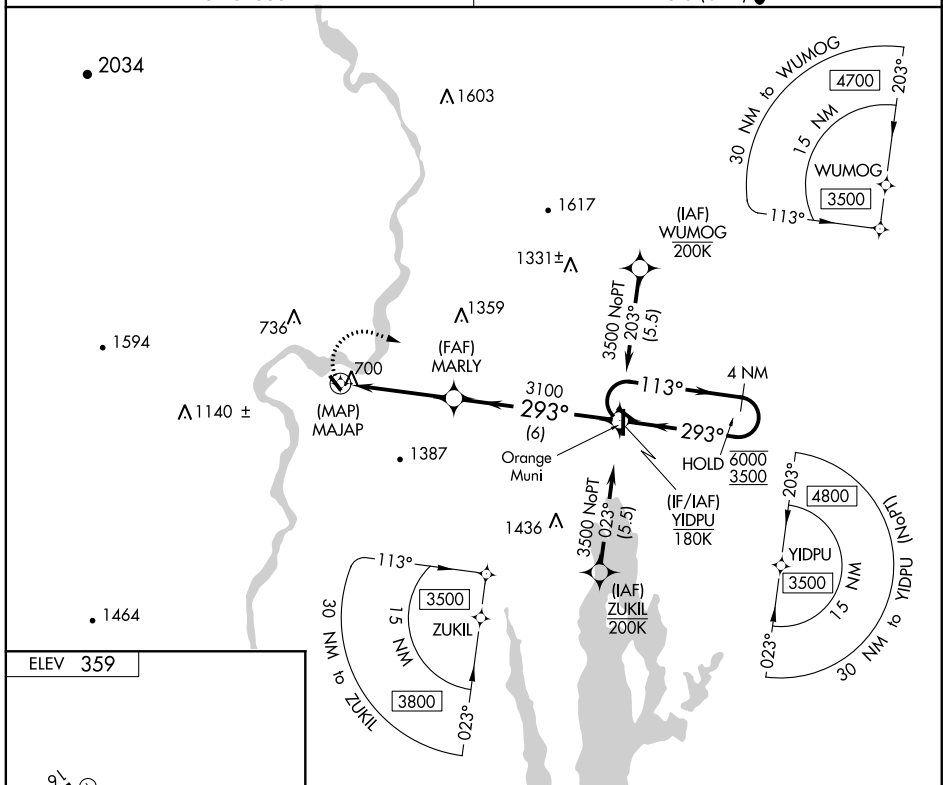

APP CRS	Rwy Idg	N/A
293°	TDZE	N/A
	Apt Elev	359

RNAV (GPS)-B

TURNERS FALLS (ØB5)

RNP APCH.	MISSED APPROACH: (MAX 210K) Climbing right turn to 3500 direct YIDPU and hold.
▼ ▲ NA Circling Rwy 34 NA at night. Obtain local altimeter setting on CTAF; when not received, use Orange altimeter setting and increase all MDA 60 feet.	

BOSTON CENTER
123.75 338.2

UNICOM
123.0 (CTAF) 1

CATEGORY	A	B	C	D
CIRCLING	1480-1¼ 1121 (1200-1¼)	1480-1½ 1121 (1200-1½)	1640-3 1281 (1300-3)	NA