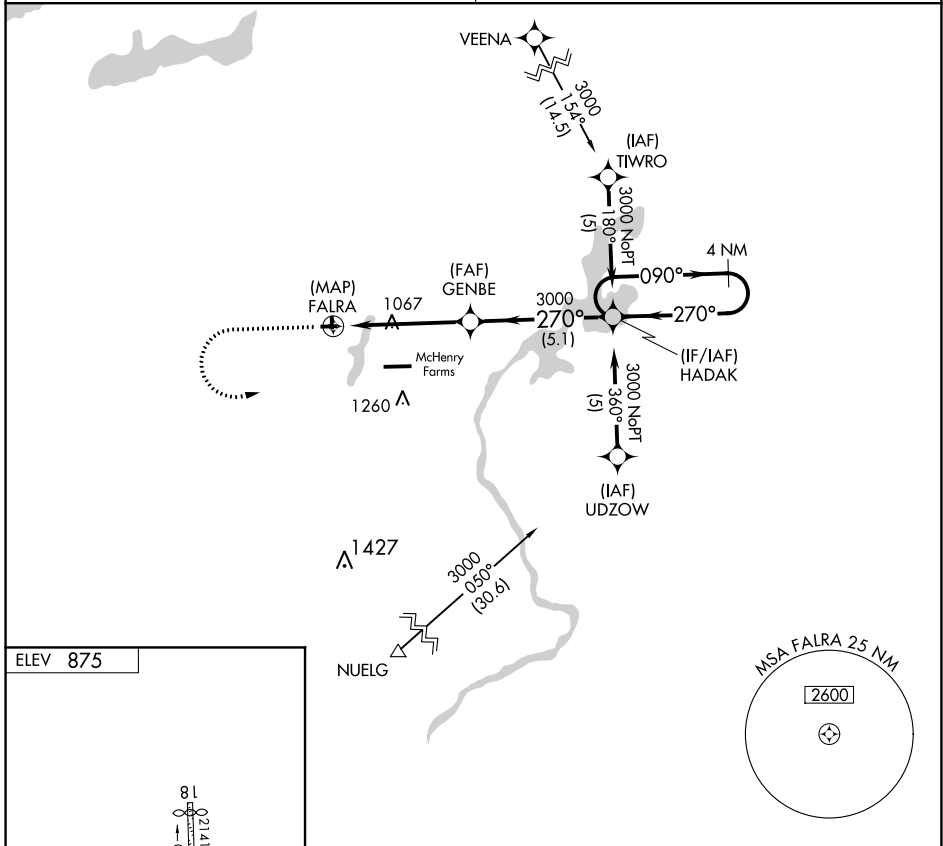

APP CRS 270°	Rwy Idg TDZE Apt Elev	N/A N/A 875
------------------------	-----------------------------	--

RNAV (GPS)-B

GALT FLD (10C)

<p>▼ Use Waukegan Rgnl altimeter setting. ▲ NA GPS or RNP-0.3 Required. DME/DME RNP-0.3 NA.</p>	<p>MISSED APPROACH: Climb to 2000, then climbing left turn to 3000 direct HADAK WP and hold.</p>
---	--

<p>CHICAGO APP CON 120.55 306.925</p>	<p>UNICOM 122.8 (CTAF)</p>
--	---------------------------------------

CATEGORY	A	B	C	D
CIRCLING	1480-1	605 (700-1)	1540-1 ³ / ₄ 665 (700-1 ³ / ₄)	NA

EC-3, 03 NOV 2022 to 01 DEC 2022

EC-3, 03 NOV 2022 to 01 DEC 2022