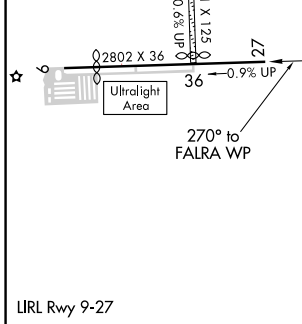

APP CRS 270°	Rwy Idg TDZE Apt Elev	N/A N/A 875
------------------------	-----------------------------	--

RNAV (GPS)-B

GALT FLD (10C)

<p>▼ Use Waukegan Rgnl altimeter setting. ▲ NA GPS or RNP-0.3 Required. DME/DME RNP-0.3 NA.</p>	<p>MISSED APPROACH: Climb to 2000, then climbing left turn to 3000 direct HADAK WP and hold.</p>
---	--

<p>CHICAGO APP CON 120.55 306.925</p>	<p>UNICOM 122.8 (CTAF)</p>
--	---------------------------------------

CATEGORY	A	B	C	D
CIRCLING	1480-1	605 (700-1)	1540-1 ³ / ₄ 665 (700-1 ³ / ₄)	NA

EC-3, 03 NOV 2022 to 01 DEC 2022