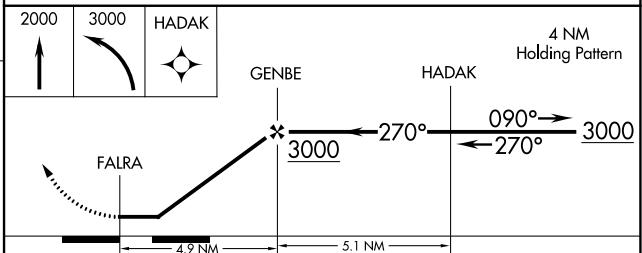

APP CRS 270°	Rwy Idg TDZE Apt Elev	N/A N/A 875

RNAV (GPS)-B

GALT FLD (10C)

▼ Use Waukegan Rgnl altimeter setting. ▲ NA GPS or RNP-0.3 Required. DME/DME RNP-0.3 NA.	MISSED APPROACH: Climb to 2000, then climbing left turn to 3000 direct HADAK WP and hold.

CHICAGO APP CON 120.55 306.925	UNICOM 122.8 (CTAF)

CATEGORY	A	B	C	D
CIRCLING	1480-1	605 (700-1)	1540-1³/₄ 665 (700-1³/₄)	NA

EC-3, 03 NOV 2022 to 01 DEC 2022

EC-3, 03 NOV 2022 to 01 DEC 2022