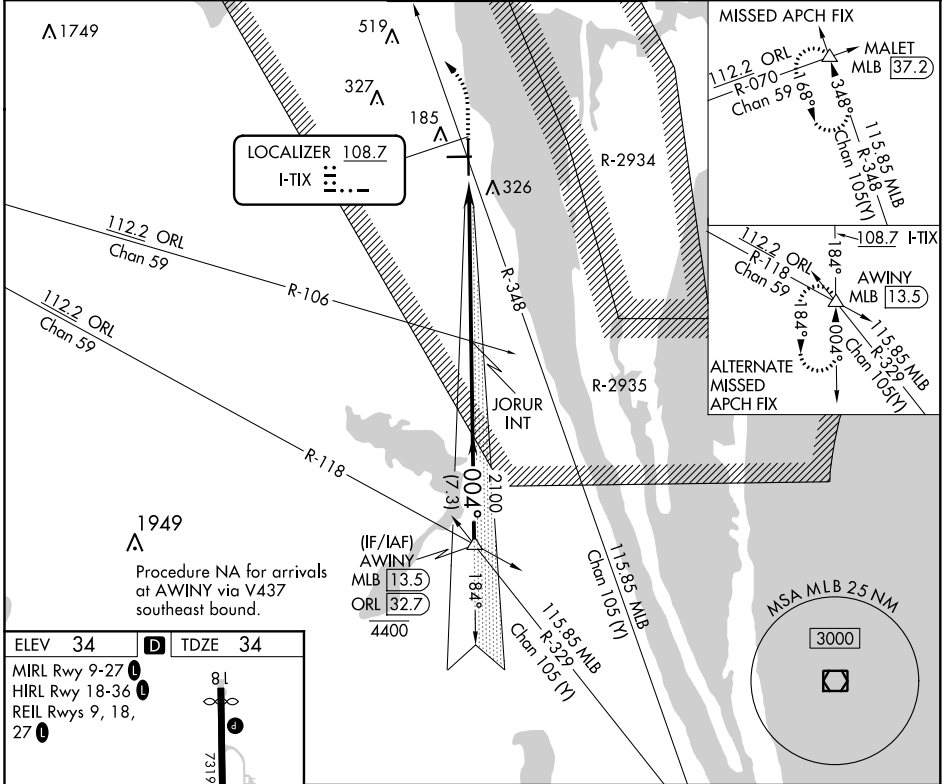

LOC I-TIX 108.7	APP CRS 004°	Rwy Idg 7244
		TDZE 34
		Apt Elev 34

ILS or LOC RWY 36

SPACE COAST RGNL(TIX)

<p>▽ For inop ALS, increase S-LOC 36 Cat C/D visibility to 1½ SM.</p> <p>△ MALSR</p>		<p>MISSED APPROACH: Climb to 500 then climbing left turn to 2000 on MLB VOR/DME R-348 to MALET INT/37.2 DME and hold.</p>		
ATIS 120.625	ORLANDO APP CON 134.95 281.425	SPACE COAST TOWER ★ 118.9 (CTAF) 0	GND CON 121.85	UNICOM 122.95

SE-3, 03 NOV 2022 to 01 DEC 2022

SE-3, 03 NOV 2022 to 01 DEC 2022

500	2000	MALET	AWINY	
↑	MLB R-348	△	MLB 13.5	
JORUR INT		AWINY		
2100		3000		
6 NM		7.3 NM		
CATEGORY	A	B	C	D
S-ILS 36	234-½ 200 (200-½)			
S-LOC 36	500-½	466 (500-½)	500-1	466 (500-1)
C CIRCLING	640-1	606 (700-1)	640-1¾	606 (700-2)