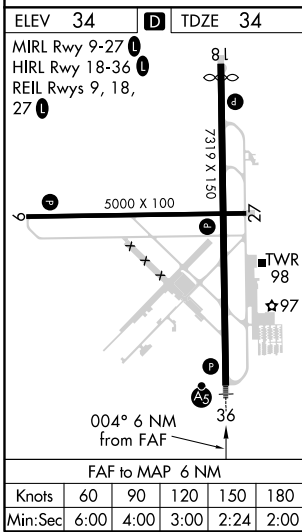

LOC I-TIX 108.7	APP CRS 004°	Rwy Idg 7244
		TDZE 34
		Apt Elev 34

ILS or LOC RWY 36

SPACE COAST RGNL(TIX)

<p>▽ For inop ALS, increase S-LOC 36 Cat C/D visibility to 1½ SM.</p> <p>△ MALSR</p>		<p>MISSED APPROACH: Climb to 500 then climbing left turn to 2000 on MLB VOR/DME R-348 to MALET INT/37.2 DME and hold.</p>		
ATIS 120.625	ORLANDO APP CON 134.95 281.425	SPACE COAST TOWER ★ 118.9 (CTAF) 0	GND CON 121.85	UNICOM 122.95

SE-3, 03 NOV 2022 to 01 DEC 2022

SE-3, 03 NOV 2022 to 01 DEC 2022

500	2000	MALET	AWINY	
↑	MLB R-348	△	MLB 13.5	
JORUR INT		AWINY		
2100		3000		
6 NM		7.3 NM		
CATEGORY	A	B	C	D
S-ILS 36	234-½ 200 (200-½)			
S-LOC 36	500-½	466 (500-½)	500-1	466 (500-1)
C CIRCLING	640-1	606 (700-1)	640-1¾	606 (700-2)