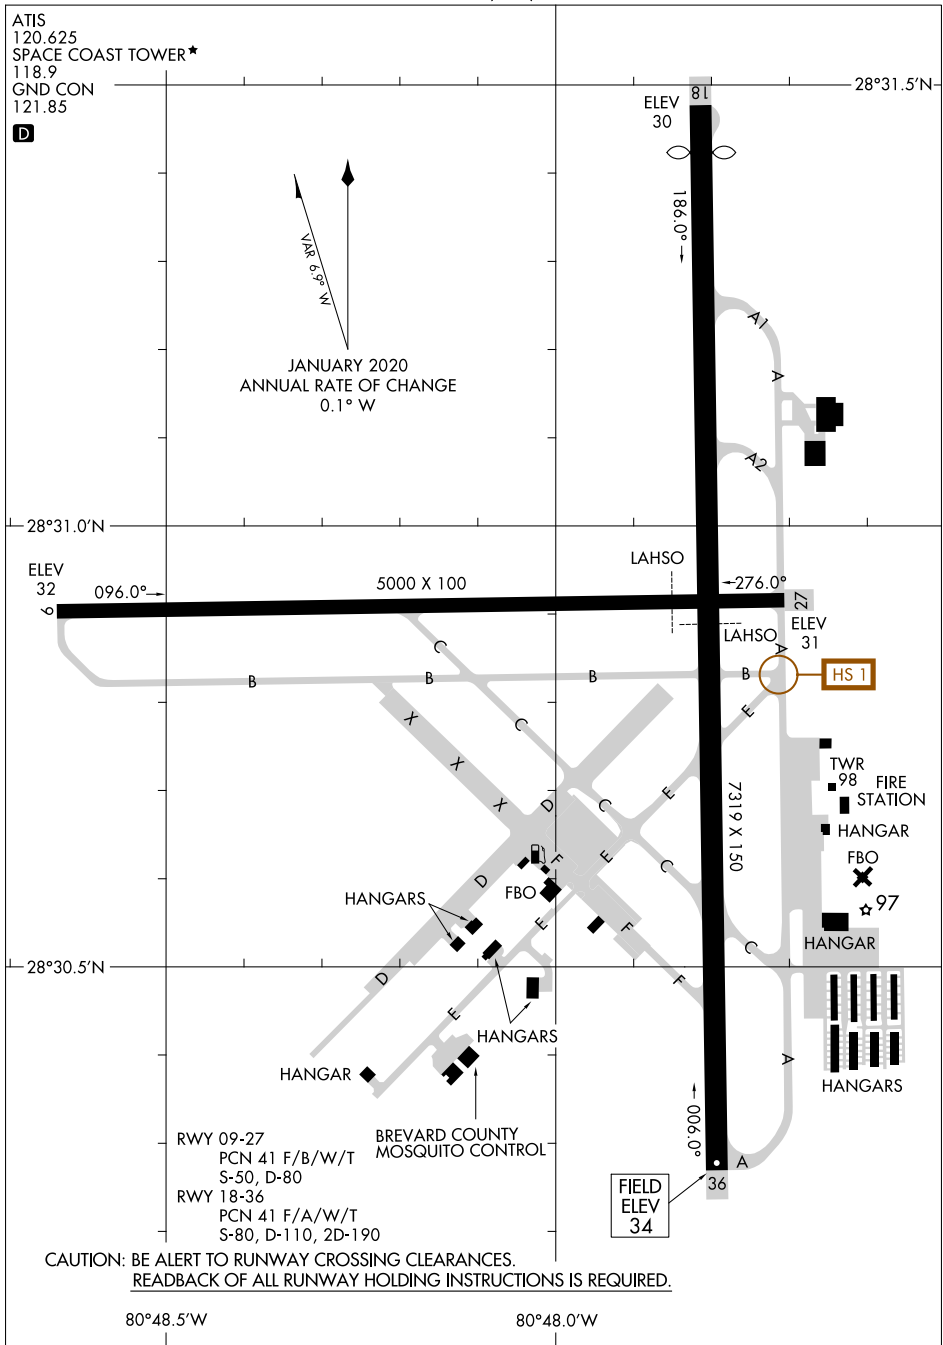

21168

AIRPORT DIAGRAM

AL-5760 (FAA)

SPACE COAST RGNL (TIX)
TITUSVILLE, FLORIDA

ATIS
120.625
SPACE COAST TOWER*
118.9
GND CON
121.85

VAR 6.5° W
JANUARY 2020
ANNUAL RATE OF CHANGE
0.1° W

SE-3, 03 NOV 2022 to 01 DEC 2022

SE-3, 03 NOV 2022 to 01 DEC 2022

CAUTION: BE ALERT TO RUNWAY CROSSING CLEARANCES.
READBACK OF ALL RUNWAY HOLDING INSTRUCTIONS IS REQUIRED.

AIRPORT DIAGRAM

21168

TITUSVILLE, FLORIDA
SPACE COAST RGNL (TIX)