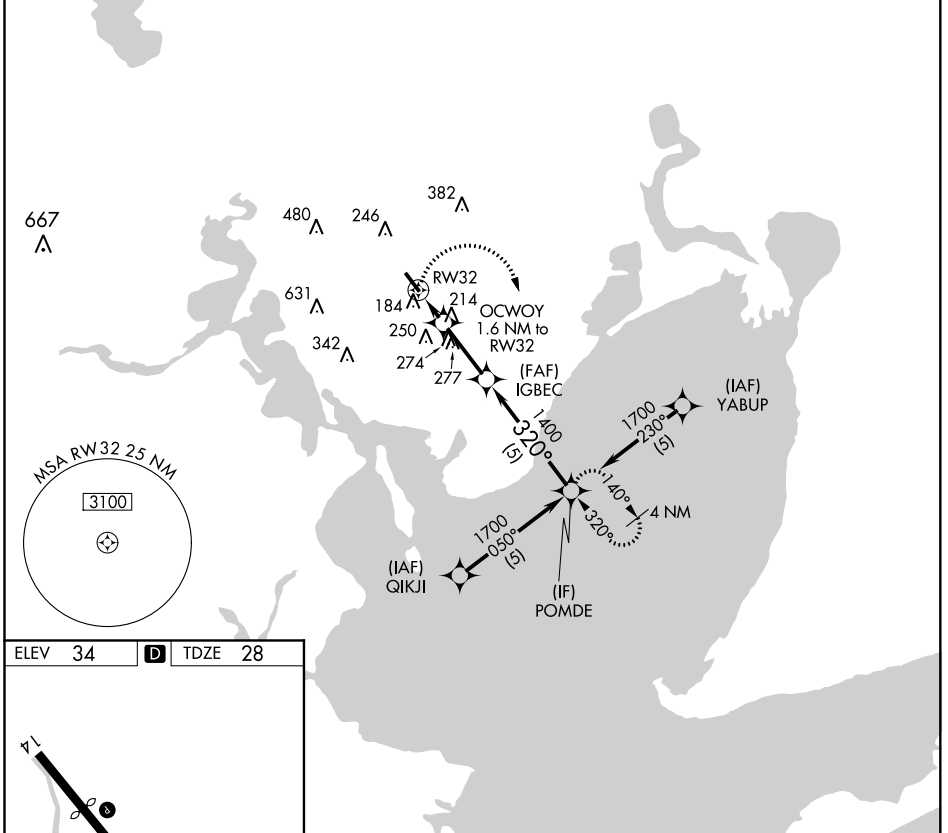

APP CRS	Rwy Idg	<b>3283</b>
<b>320°</b>	TDZE	<b>28</b>
	Apt Elev	<b>34</b>

# RNAV (GPS) RWY 32

BAYTOWN (HPY)

RNP APCH-GPS.	<p><b>▼</b> Circling NA at night. Rwy14 helicopter visibility reduction below 1 SM NA. Obtain local altimeter setting on CTAF; when not received, use William P Hobby altimeter setting and increase all MDA 60 feet.</p> <p><b>▲</b> NA</p>	<p><b>MISSED APPROACH:</b> Climbing right turn to 2000 direct to POMDE and hold.</p>
---------------	--	--

HOUSTON APP CON	UNICOM
<b>134.45 281.4</b>	<b>122.8 (CTAF) 0</b>

SC-5, 03 NOV 2022 to 01 DEC 2022

SC-5, 03 NOV 2022 to 01 DEC 2022