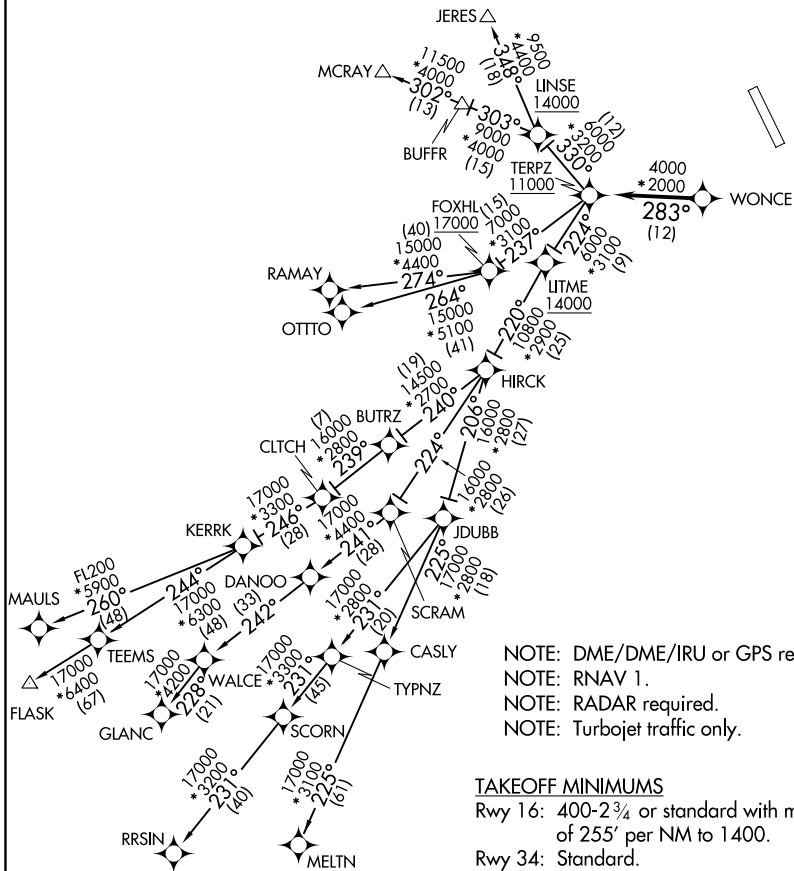

# TERPZ SEVEN DEPARTURE (RNAV)

AWOS-3  
121.25  
UNICOM  
122.7 (CTAF)  
POTOMAC DEP CON  
125.525 291.625

**TOP ALTITUDE:**  
**RAMAY, OTTTO, MAULS, FLASK,**  
**RRSIN, GLANC, MELTN**  
**TRANSITIONS: 17000**  
**JERES, MCRAY TRANSITIONS:**  
**16000**

NOTE: Chart not to scale.

# TERPZ SEVEN DEPARTURE (RNAV)

NE-3, 03 NOV 2022 to 01 DEC 2022

NE-3, 03 NOV 2022 to 01 DEC 2022