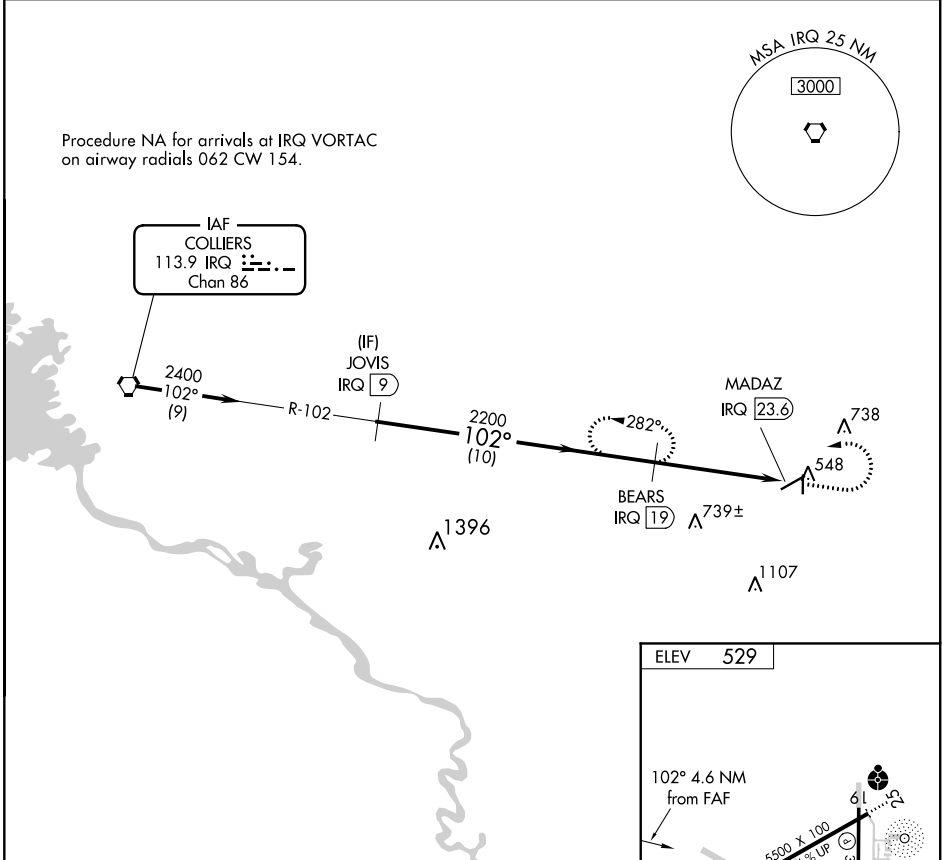

VORTAC IRQ 113.9 Chan 86	APP CRS 102°	Rwy Idg TDZE Apt Elev	N/A N/A 529
--	------------------------	-----------------------------	--

VOR/DME-A

AIKEN RGNL (AIK)

NA When local altimeter setting not received, use Augusta Rgnl at Bush Fld altimeter setting and increase all MDAs 120 feet and increase Cat C visibility ¼ SM.

MISSED APPROACH: Climb to 1600 then climbing left turn to 2400 on IRQ VORTAC R-102 to BEARS/IRQ 19 DME and hold.

AWOS-3 118.025	AUGUSTA APP CON ★ 119.15 284.625	CLNC DEL 126.075	UNICOM 122.8 (CTAF) 1
--------------------------	--	----------------------------	--

CATEGORY	A	B	C	D
CIRCLING	980-1 451 (500-1)	1000-1¼ 471 (500-1¼)	1140-1¾ 611 (700-1¾)	1420-3 891 (900-3)

SE-2, 03 NOV 2022 to 01 DEC 2022

SE-2, 03 NOV 2022 to 01 DEC 2022