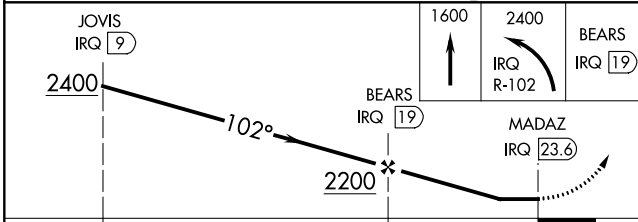

VORTAC IRQ 113.9 Chan 86	APP CRS 102°	Rwy Idg TDZE Apt Elev	N/A N/A 529
--	------------------------	-----------------------------	--

VOR/DME-A

AIKEN RGNL (AIK)

NA When local altimeter setting not received, use Augusta Rgnl at Bush Fld altimeter setting and increase all MDAs 120 feet and increase Cat C visibility ¼ SM.

MISSED APPROACH: Climb to 1600 then climbing left turn to 2400 on IRQ VORTAC R-102 to BEARS/IRQ 19 DME and hold.

AWOS-3 118.025	AUGUSTA APP CON ★ 119.15 284.625	CLNC DEL 126.075	UNICOM 122.8 (CTAF) 1
--------------------------	--	----------------------------	--