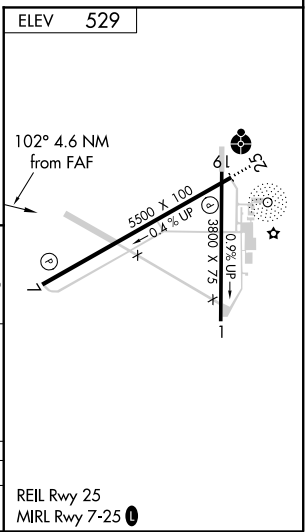

VORTAC IRQ 113.9 Chan 86	APP CRS 102°	Rwy Idg TDZE Apt Elev	N/A N/A 529
--	------------------------	-----------------------------	--

VOR/DME-A

AIKEN RGNL (AIK)

NA When local altimeter setting not received, use Augusta Rgnl at Bush Fld altimeter setting and increase all MDAs 120 feet and increase Cat C visibility ¼ SM.

MISSED APPROACH: Climb to 1600 then climbing left turn to 2400 on IRQ VORTAC R-102 to BEARS/IRQ 19 DME and hold.

AWOS-3 118.025	AUGUSTA APP CON ★ 119.15 284.625	CLNC DEL 126.075	UNICOM 122.8 (CTAF) 1
--------------------------	--	----------------------------	--

CATEGORY	A	B	C	D
CIRCLING	980-1 451 (500-1)	1000-1¼ 471 (500-1¼)	1140-1¾ 611 (700-1¾)	1420-3 891 (900-3)

SE-2, 03 NOV 2022 to 01 DEC 2022

SE-2, 03 NOV 2022 to 01 DEC 2022