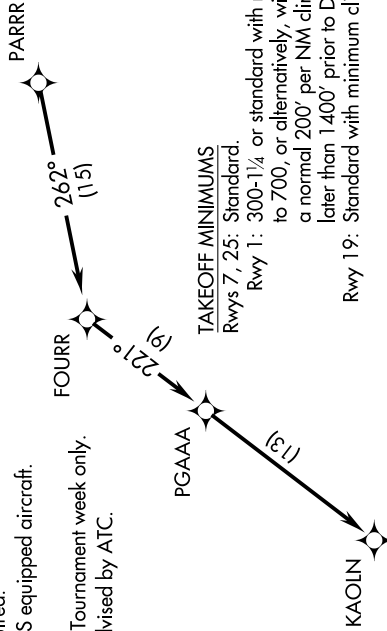

KAOLN SIX DEPARTURE (RNAV)

AIKEN RGNL (AIK)
AIKEN, SOUTH CAROLINA

SE-2, 03 NOV 2022 to 01 DEC 2022

**TOP ALTITUDE:
ASSIGNED BY ATC**

- NOTE: DME/DME/IRU or GPS required.
- NOTE: RADAR required for non-GPS equipped aircraft.
- NOTE: RNAV 1.
- NOTE: For use during Masters Golf Tournament week only.
- NOTE: Do not exceed 250K until advised by ATC.

NOTE: Chart not to scale.

DEPARTURE ROUTE DESCRIPTION

TAKEOFF RWYS 1, 7, 19, 25: Climb on assigned heading for RADAR vectors to PARRR, then on depicted route to KAOLN. Thence. . . .

. . . . maintain altitude assigned by ATC. Expect clearance to filed altitude/flight level within 10 minutes after departure.

KAOLN SIX DEPARTURE (RNAV)

(KAOLN6.KAOLN) 28FEB19

AIKEN, SOUTH CAROLINA
AIKEN RGNL (AIK)

SE-2, 03 NOV 2022 to 01 DEC 2022