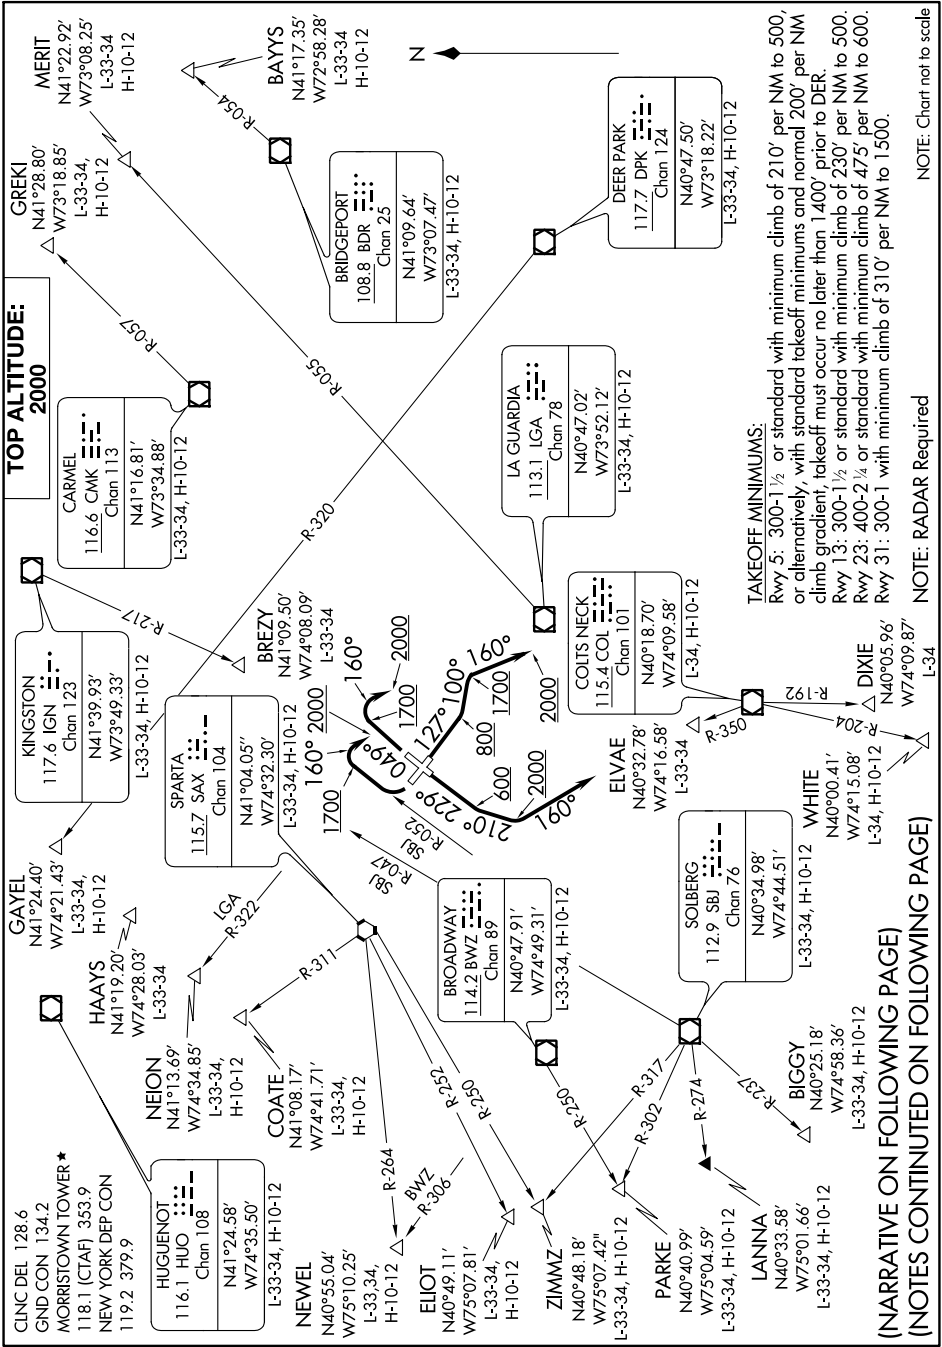

MORRISTOWN SEVEN DEPARTURE

MORRISTOWN MUNI(MMU)
MORRISTOWN, NEW JERSEY

NE-2, 03 NOV 2022 to 01 DEC 2022

MORRISTOWN SEVEN DEPARTURE

MORRISTOWN, NEW JERSEY
MORRISTOWN MUNI(MMU)

(NARRATIVE ON FOLLOWING PAGE)
(NOTES CONTINUED ON FOLLOWING PAGE)

NE-2, 03 NOV 2022 to 01 DEC 2022