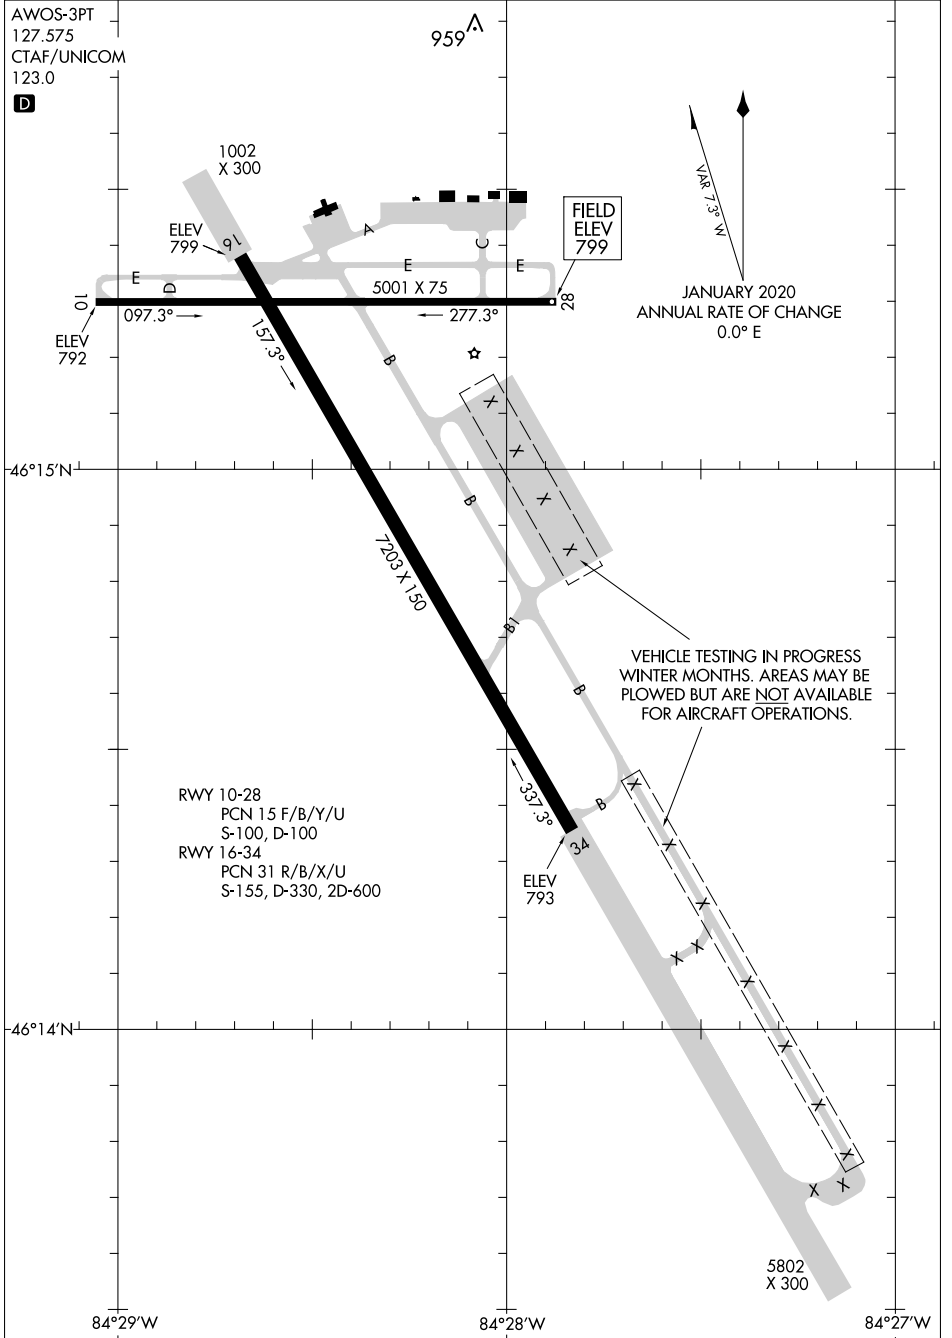

22027

# AIRPORT DIAGRAM

CHIPPEWA COUNTY INTL (CIU)  
SAULT STE MARIE, MICHIGAN

AL-810 (FAA)

AWOS-3PT  
127.575  
CTAF/UNICOM  
123.0

EC-1, 03 NOV 2022 to 01 DEC 2022

EC-1, 03 NOV 2022 to 01 DEC 2022

AIRPORT DIAGRAM  
22027