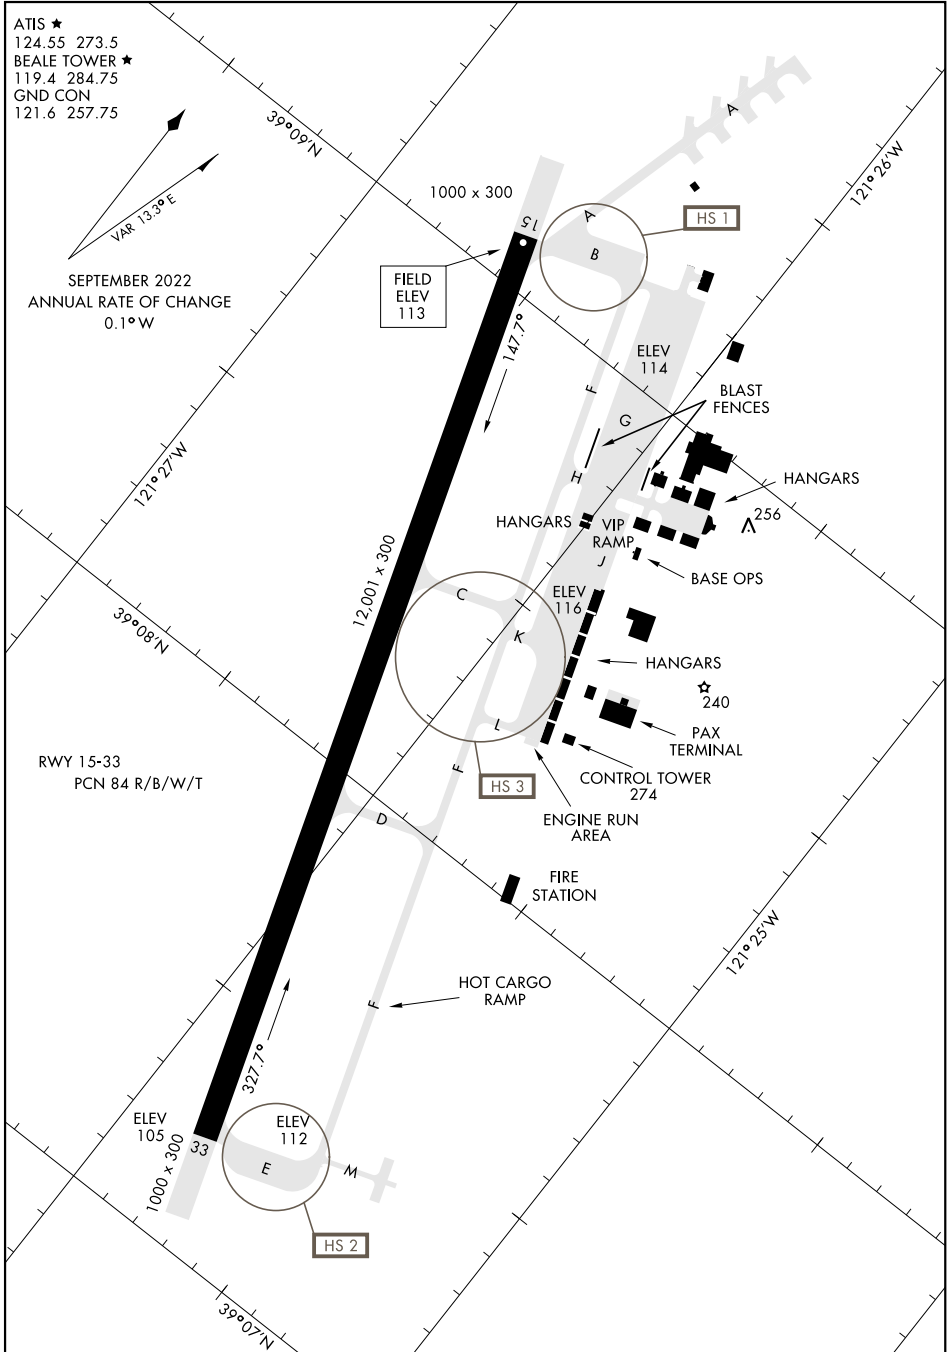

22251

AIRPORT DIAGRAM

BEALE AFB (KBAB)
MARYSVILLE, CALIFORNIA

AL-771 [USAF]

ATIS ★
124.55 273.5
BEALE TOWER ★
119.4 284.75
GND CON
121.6 257.75

SEPTEMBER 2022
ANNUAL RATE OF CHANGE
0.1° W

SW-2, 03 NOV 2022 to 01 DEC 2022

SW-2, 03 NOV 2022 to 01 DEC 2022

AIRPORT DIAGRAM

MARYSVILLE, CALIFORNIA
BEALE AFB (KBAB)