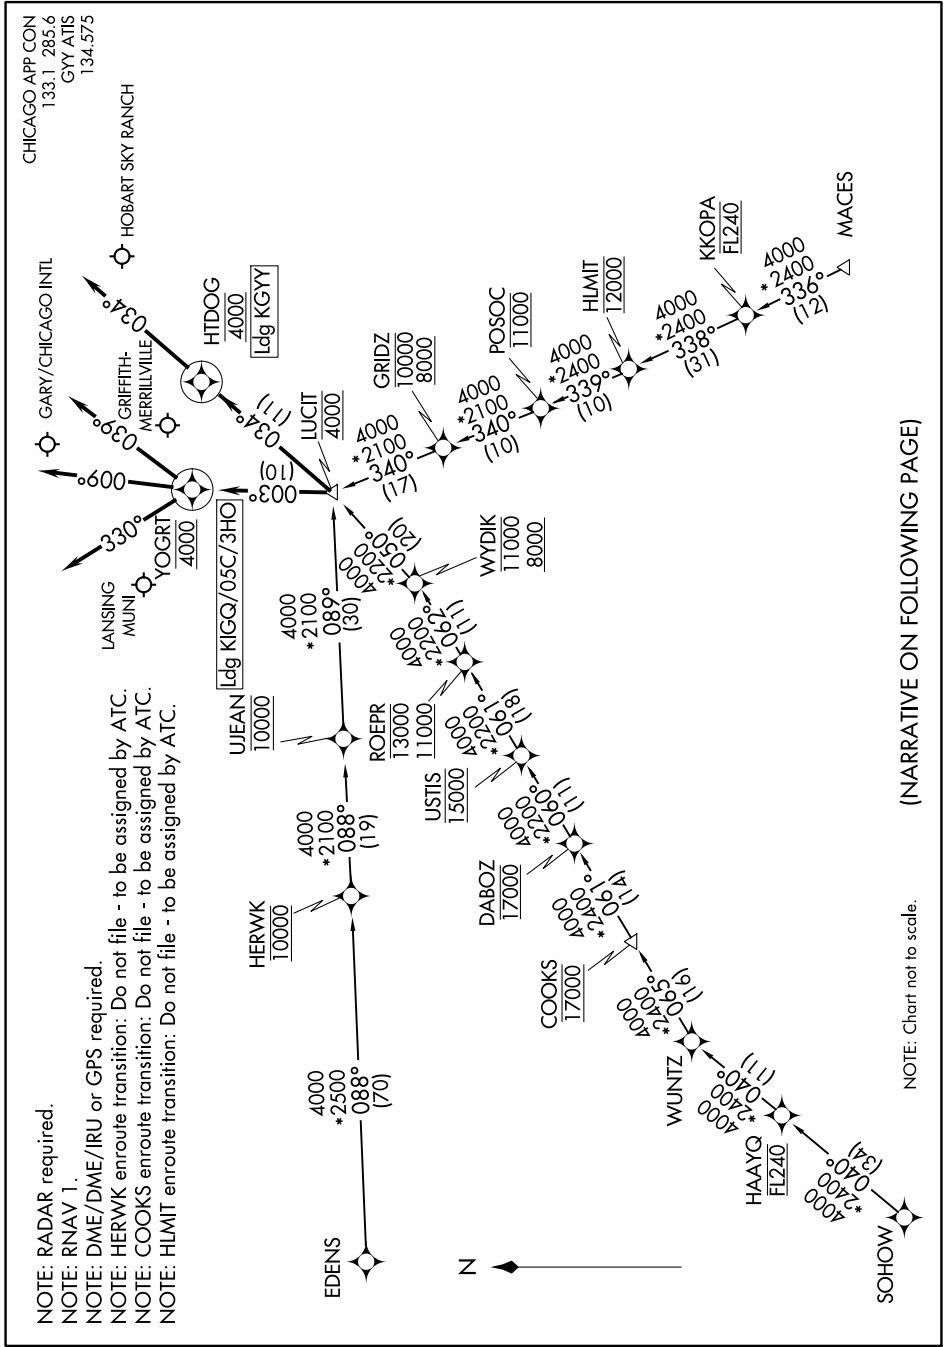

LUCIT TWO ARRIVAL (RNAV)

GARY, INDIANA

EC-2, 03 NOV 2022 to 01 DEC 2022

LUCIT TWO ARRIVAL (RNAV)

GARY, INDIANA

EC-2, 03 NOV 2022 to 01 DEC 2022