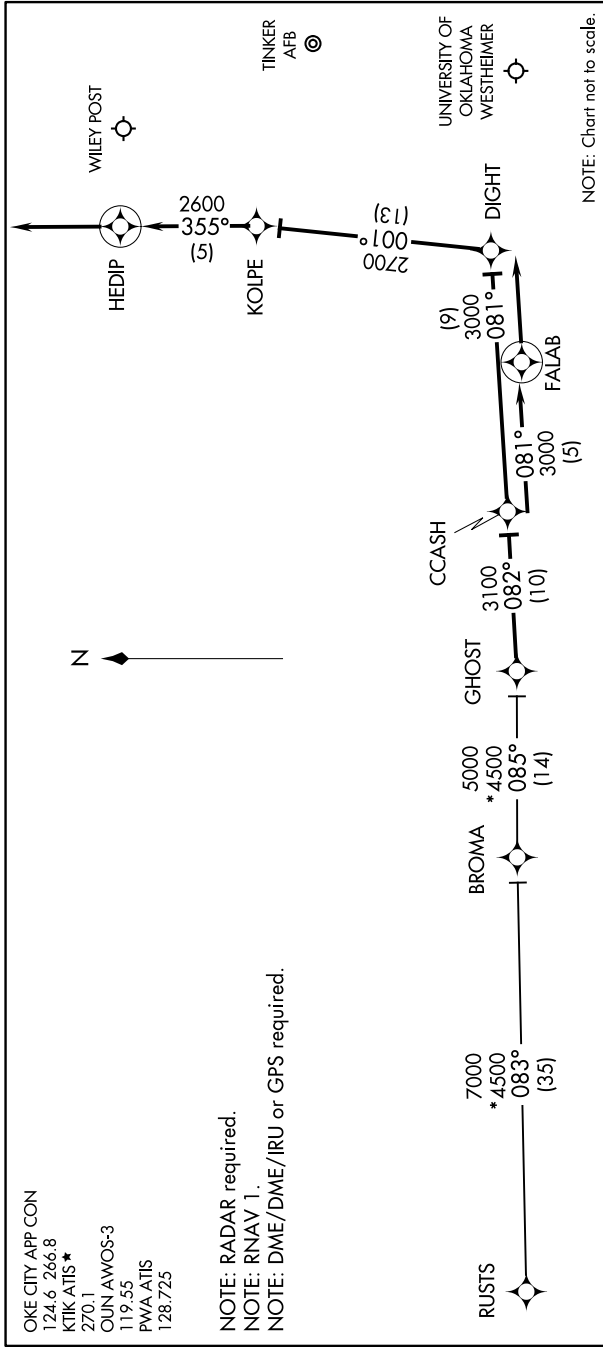

CCASH ONE ARRIVAL (RNAV)

OKLAHOMA CITY, OKLAHOMA

SC-1, 03 NOV 2022 to 01 DEC 2022

ARRIVAL ROUTE DESCRIPTION

BROMA TRANSITION (BROMA.CCASH1):
RUSTS TRANSITION (RUSTS.CCASH1):

From GHOST on track 082° to CCASH.

LANDING OUN/KTIK: From CCASH on track 081° to FALAB, then on track 081°. Expect radar vectors to final approach course.

LANDING PWA RW17L: From CCASH on track 081° to DIGHT, then on track 001° to KOLPE, then on track 355° to HEDIP, then on track 355°. Expect radar vectors to final approach course.

LANDING PWA RW35R: From CCASH on track 081° to FALAB, then on track 081°. Expect radar vectors to final approach course.

CCASH ONE ARRIVAL (RNAV)

OKLAHOMA CITY, OKLAHOMA

SC-1, 03 NOV 2022 to 01 DEC 2022