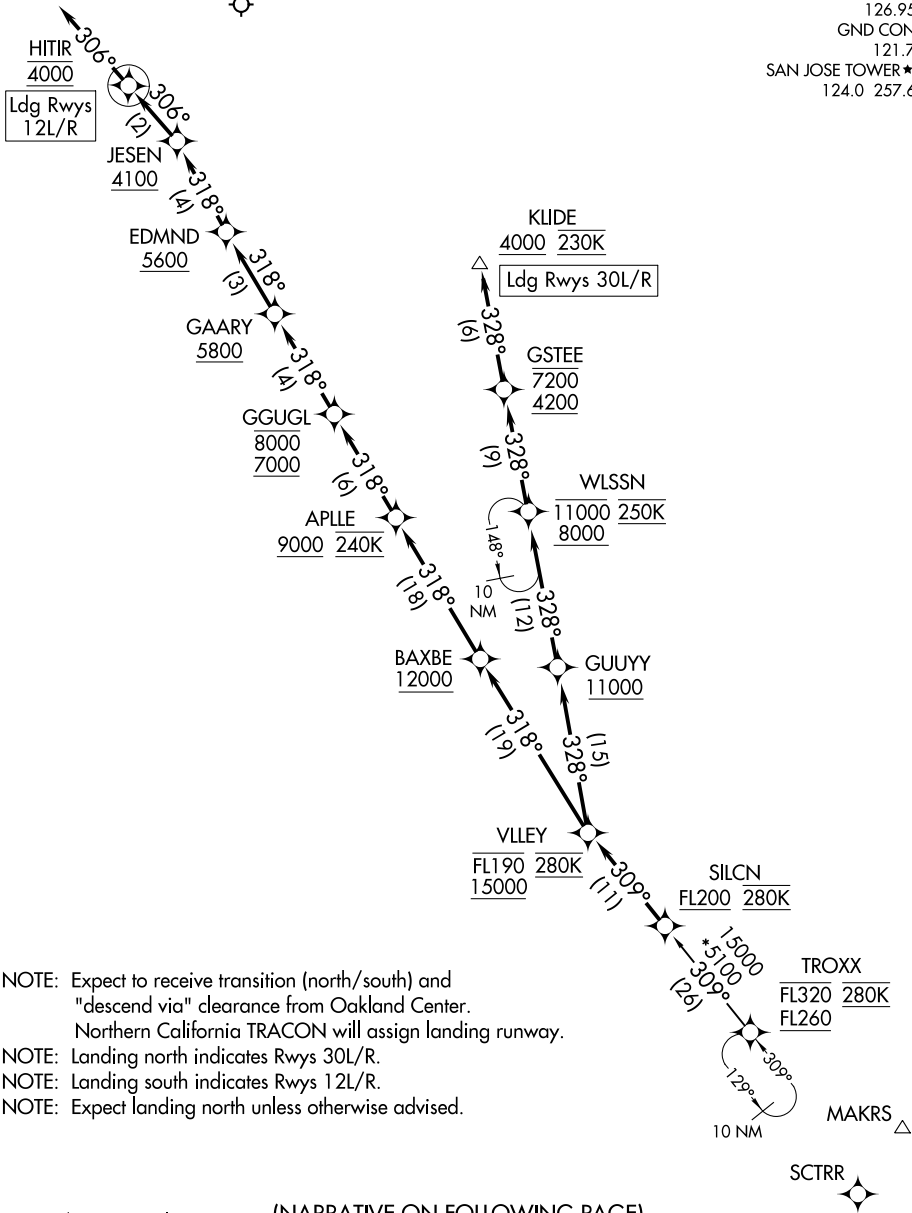

(SILCN.SILCN6) 22195

SILCN SIX ARRIVAL (RNAV)

NORMAN Y MINETA SAN JOSE INTL (SJC)

AL-693 (FAA)

SAN JOSE, CALIFORNIA

RNAV 1 - DME/DME/IRU or GPS

RADAR required

OAKLAND CENTER
 134.55 290.5
 NORCAL APP CON
 124.525 348.675
 D-ATIS
 126.95
 GND CON
 121.7
 SAN JOSE TOWER ★
 124.0 257.6

NOTE: Expect to receive transition (north/south) and "descend via" clearance from Oakland Center.
 Northern California TRACON will assign landing runway.
 NOTE: Landing north indicates Rws 30L/R.
 NOTE: Landing south indicates Rws 12L/R.
 NOTE: Expect landing north unless otherwise advised.

NOTE: Chart not to scale.

(NARRATIVE ON FOLLOWING PAGE)

SILCN SIX ARRIVAL (RNAV)

(SILCN.SILCN6) 14JUL22

SAN JOSE, CALIFORNIA

NORMAN Y MINETA SAN JOSE INTL (SJC)

SW-2, 03 NOV 2022 to 01 DEC 2022

SW-2, 03 NOV 2022 to 01 DEC 2022