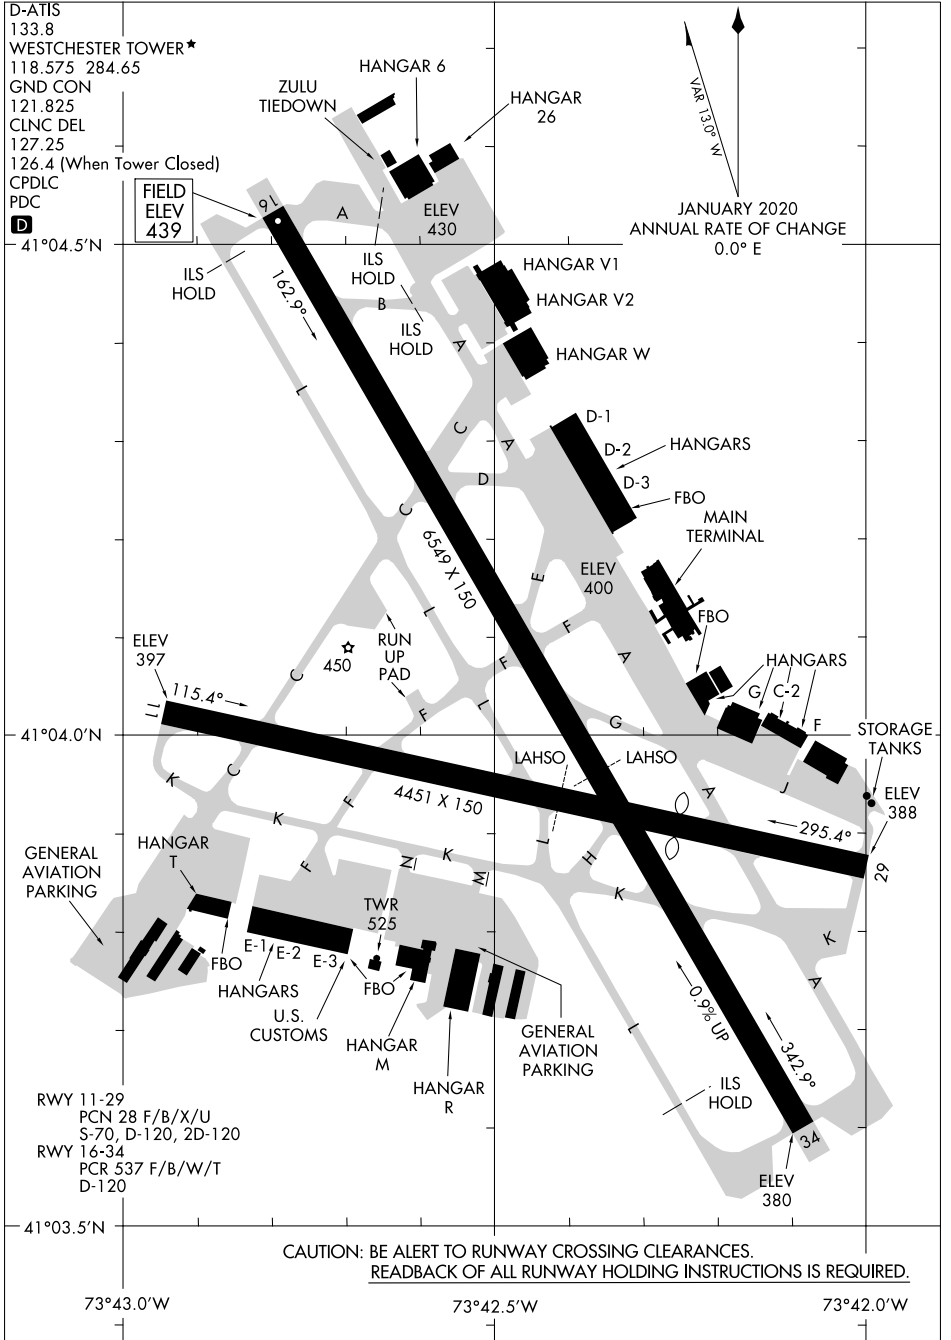

# AIRPORT DIAGRAM

AL-651 (FAA)

WESTCHESTER COUNTY (HPN)  
WHITE PLAINS, NEW YORK

# AIRPORT DIAGRAM

WHITE PLAINS, NEW YORK  
WESTCHESTER COUNTY (HPN)