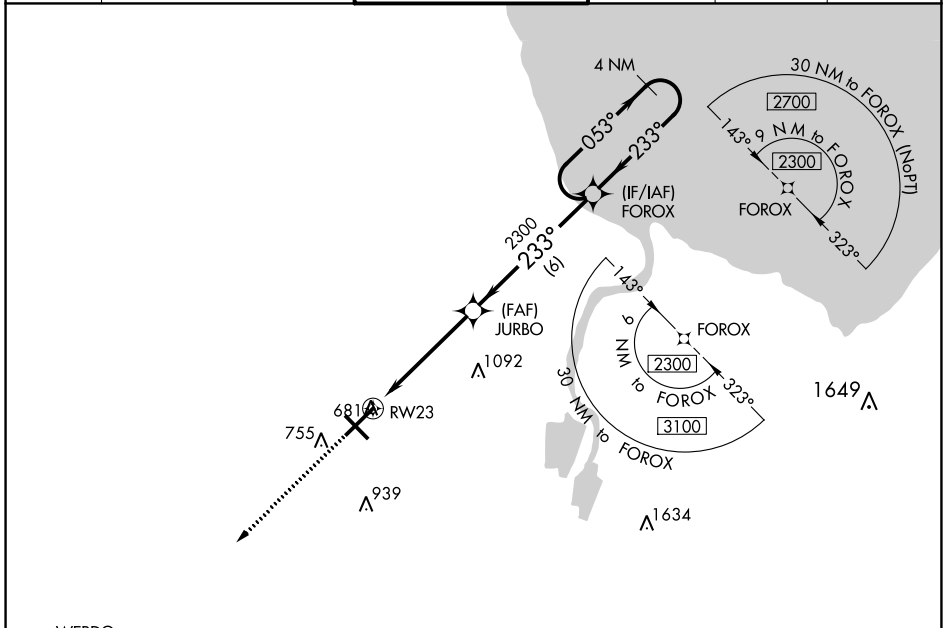

WAAS CH 49010 W23A	APP CRS 233°	Rwy Idg TDZE Apt Elev	8002 661 668
--	------------------------	-----------------------------	---

RNAV (GPS) RWY 23

MBS INTL (MBS)

<p>▼ For uncompensated Baro-VNAV systems, LNAV/VNAV NA below -18°C (0°F) or above 54°C (130°F). DME/DME RNP-0.3 NA. For inoperative ALS, increase LNAV/VNAV all Cats visibility to RVR 4500. # RVR 1800 authorized with use of FD or AP or HUD to DA.</p>		<p>MALSR </p>	<p>MISSED APPROACH: Climb to 2300 direct WERDO and hold.</p>		
ATIS 125.925	GREAT LAKES APP CON* 126.45 235.625	SAGINAW TOWER* 120.1 (CTAF) 257.7	GND CON 121.7	CLNC DEL 121.85	UNICOM 122.95

EC-1, 03 NOV 2022 to 01 DEC 2022

EC-1, 03 NOV 2022 to 01 DEC 2022