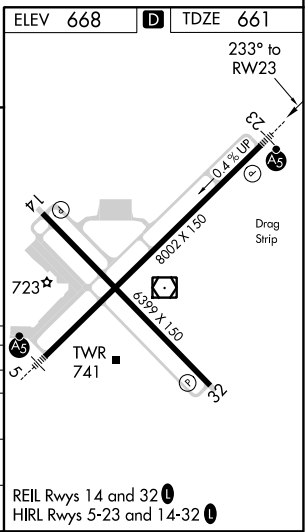

WAAS CH 49010 W23A	APP CRS 233°	Rwy Idg TDZE Apt Elev	8002 661 668
--	------------------------	-----------------------------	---

RNAV (GPS) RWY 23

MBS INTL (MBS)

<p>▼ For uncompensated Baro-VNAV systems, LNAV/VNAV NA below -18°C (0°F) or above 54°C (130°F). DME/DME RNP-0.3 NA. For inoperative ALS, increase LNAV/VNAV all Cats visibility to RVR 4500. # RVR 1800 authorized with use of FD or AP or HUD to DA.</p>		<p>MALSR </p>	<p>MISSED APPROACH: Climb to 2300 direct WERDO and hold.</p>		
ATIS 125.925	GREAT LAKES APP CON* 126.45 235.625	SAGINAW TOWER* 120.1 (CTAF) 257.7	GND CON 121.7	CLNC DEL 121.85	UNICOM 122.95