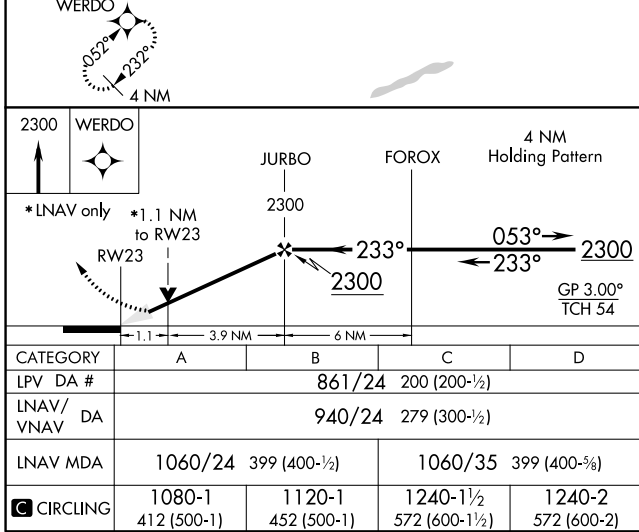

WAAS CH 49010 W23A	APP CRS 233°	Rwy Idg TDZE Apt Elev	8002 661 668
--	------------------------	-----------------------------	---

RNAV (GPS) RWY 23

MBS INTL (MBS)

<p>▼ For uncompensated Baro-VNAV systems, LNAV/VNAV NA below -18°C (0°F) or above 54°C (130°F). DME/DME RNP-0.3 NA. For inoperative ALS, increase LNAV/VNAV all Cats visibility to RVR 4500. # RVR 1800 authorized with use of FD or AP or HUD to DA.</p>		<p>MALSR </p>	<p>MISSED APPROACH: Climb to 2300 direct WERDO and hold.</p>		
ATIS 125.925	GREAT LAKES APP CON* 126.45 235.625	SAGINAW TOWER* 120.1 (CTAF) 257.7	GND CON 121.7	CLNC DEL 121.85	UNICOM 122.95