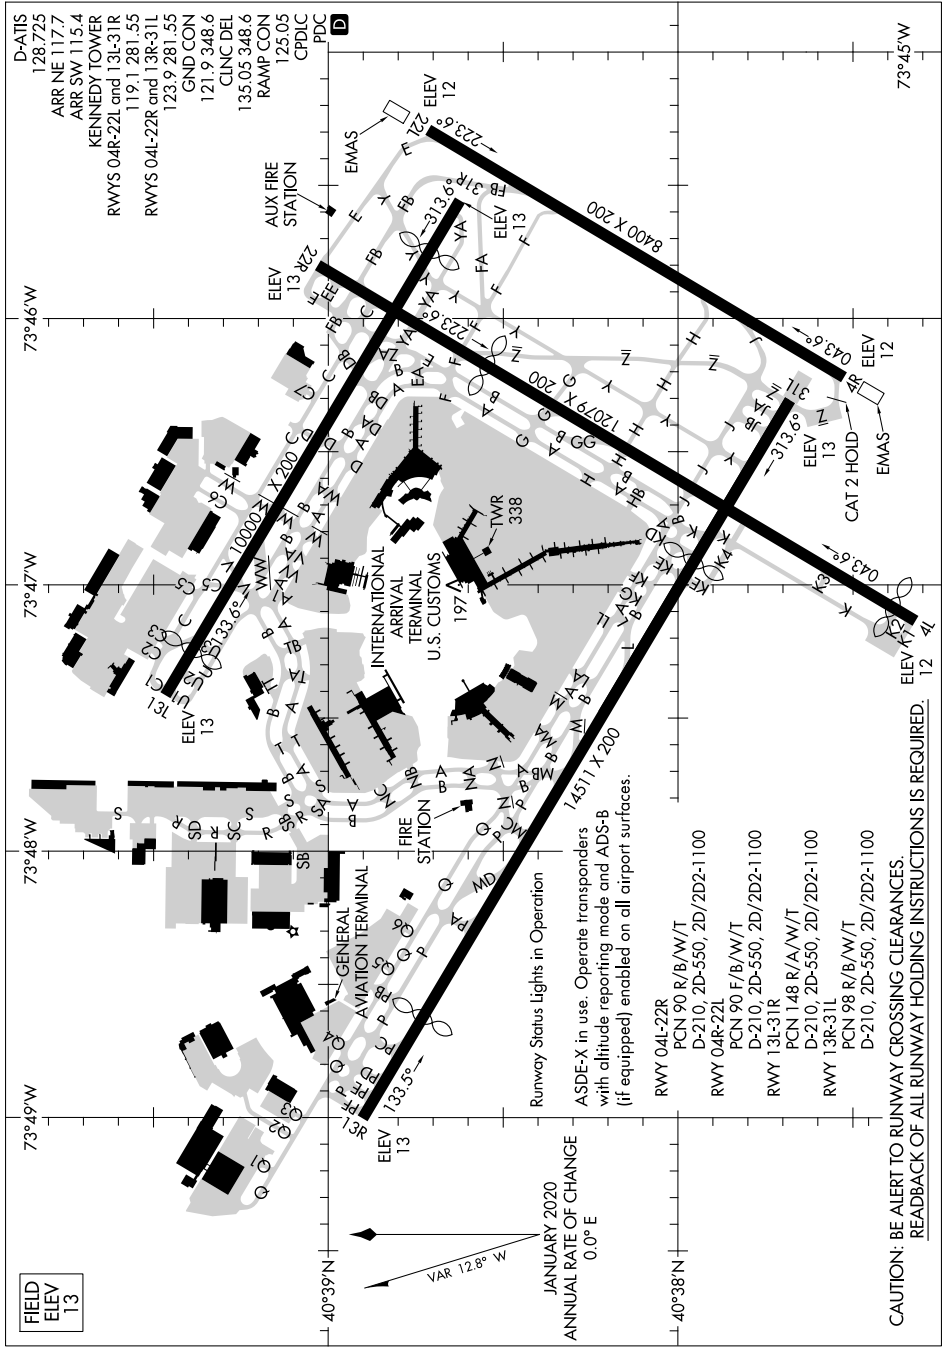

AIRPORT DIAGRAM

JOHN F KENNEDY INTL (JFK)
NEW YORK, NEW YORK

AL-610 (FAA)

NE-2, 03 NOV 2022 to 01 DEC 2022

AIRPORT DIAGRAM

NEW YORK, NEW YORK
JOHN F KENNEDY INTL (JFK)

NE-2, 03 NOV 2022 to 01 DEC 2022