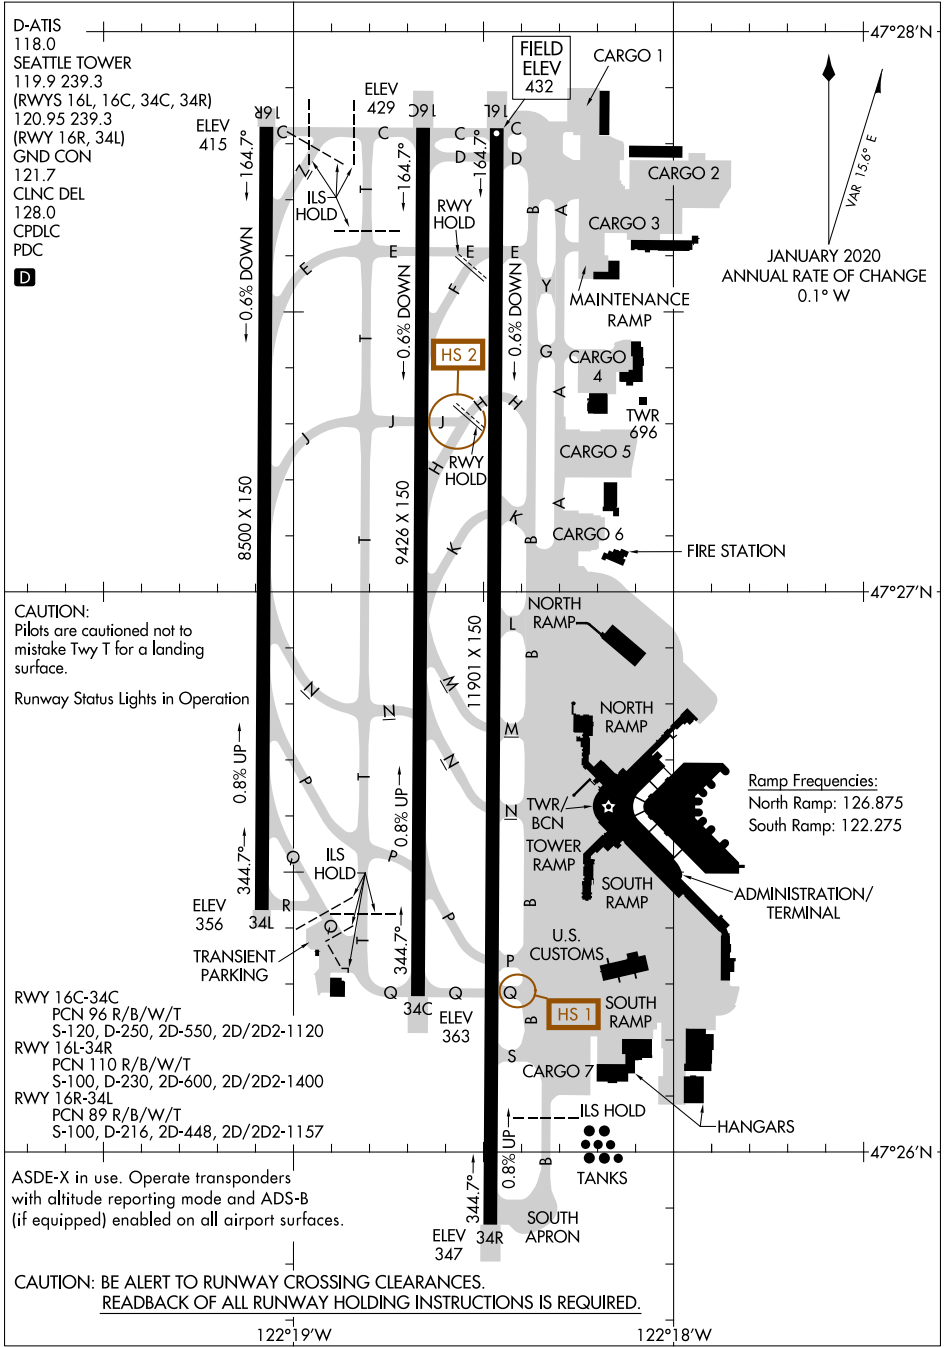

# AIRPORT DIAGRAM

AL-582 (FAA)

SEATTLE-TACOMA INTL (SEA)  
SEATTLE, WASHINGTON

NW-1, 03 NOV 2022 to 01 DEC 2022

NW-1, 03 NOV 2022 to 01 DEC 2022

# AIRPORT DIAGRAM

SEATTLE, WASHINGTON  
SEATTLE-TACOMA INTL (SEA)