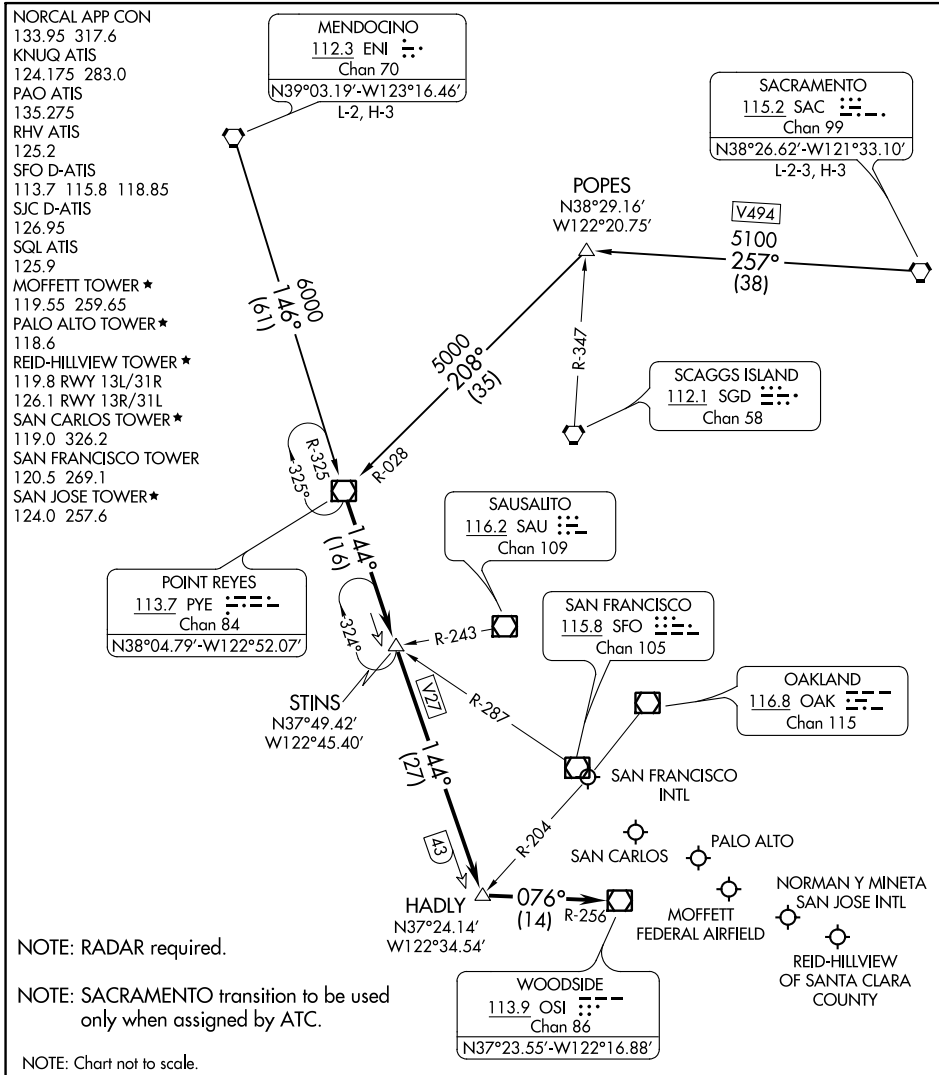

POINT REYES THREE ARRIVAL

AL-375 (FAA)

SAN FRANCISCO, CALIFORNIA

SW-2, 03 NOV 2022 to 01 DEC 2022

SW-2, 03 NOV 2022 to 01 DEC 2022

ARRIVAL ROUTE DESCRIPTION

MENDOCINO TRANSITION (ENI.PYE3): From over ENI VORTAC on ENI R-146 and PYE R-325 to PYE VOR/DME. Thence. . .

SACRAMENTO TRANSITION (SAC.PYE3): From over SAC VORTAC on SAC R-257 and PYE R-028 to PYE VOR/DME. Thence. . .

. . . From over PYE VOR/DME on PYE R-144 to HADLY, then on OSI R-256 to OSI VOR/DME. Expect RADAR vectors to final approach course.

POINT REYES THREE ARRIVAL

SAN FRANCISCO, CALIFORNIA