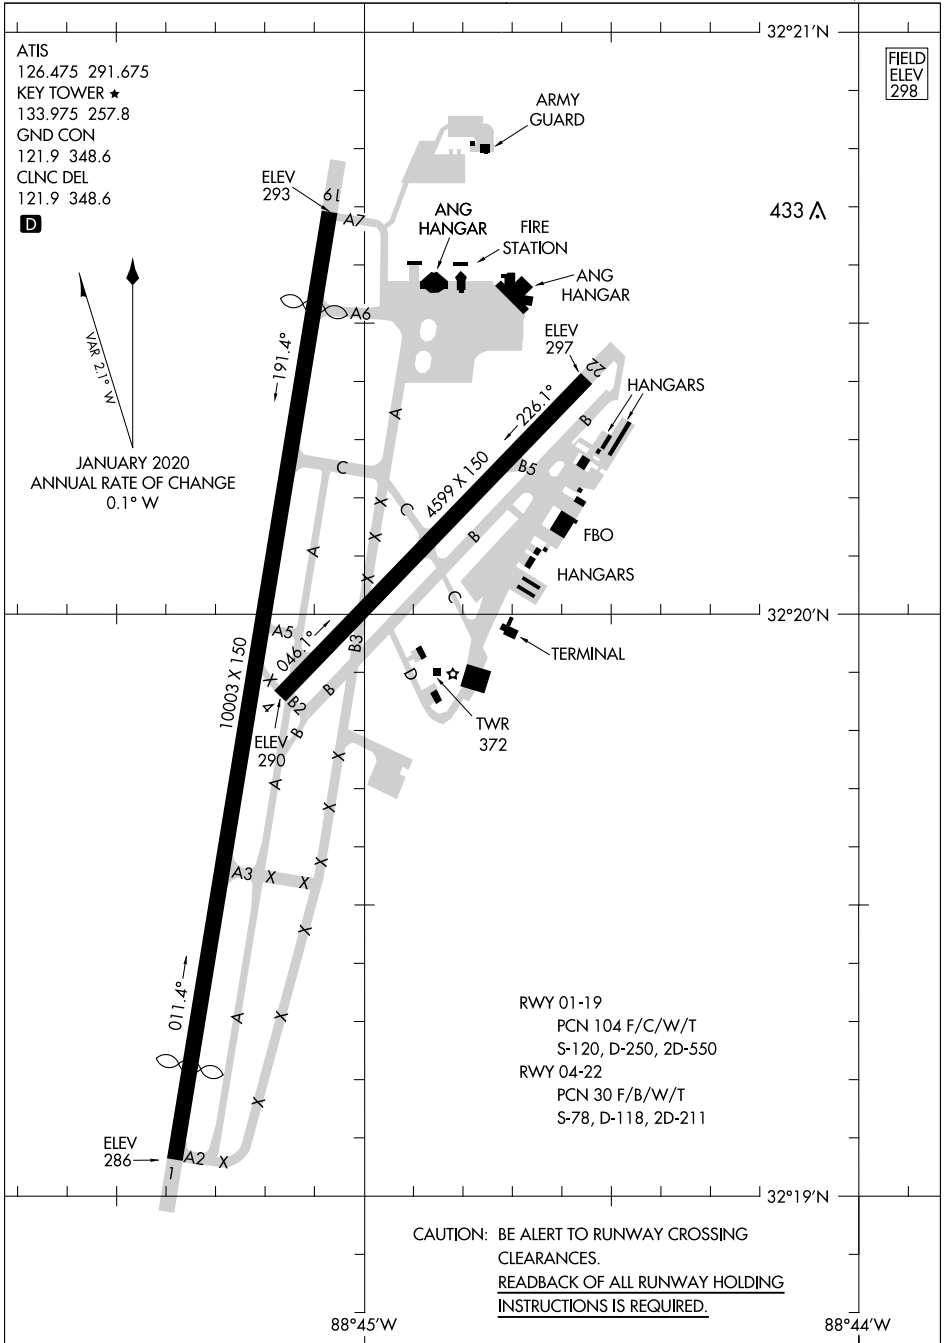

22307

# AIRPORT DIAGRAM

AL-254 (FAA)

KEY FLD (MEI)  
MERIDIAN, MISSISSIPPI

SC-4, 03 NOV 2022 to 01 DEC 2022

SC-4, 03 NOV 2022 to 01 DEC 2022

# AIRPORT DIAGRAM

22307

MERIDIAN, MISSISSIPPI  
KEY FLD (MEI)