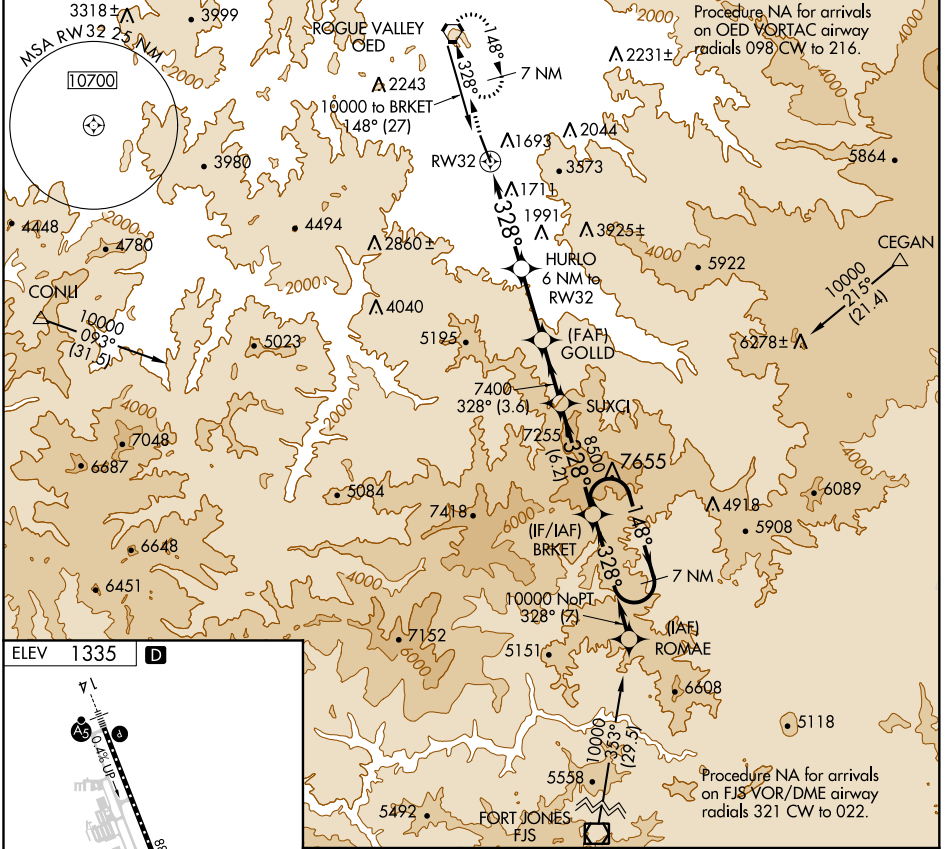

APP CRS	Rwy Idg	N/A
328°	TDZE	N/A
	Apt Elev	1335

RNAV (GPS)-D

ROGUE VALLEY INTL-MEDFORD (MFR)

RNP APCH.		MISSED APPROACH: Climb to 7800 direct OED VORTAC and hold, continue climb-in-hold to 7800.	
Circling NA for Cats C and D northeast of Rwy 14-32.			

ATIS	CASCADE APP CON *	MEDFORD TOWER *	GND CON	UNICOM
127.25	124.3 379.9	119.4 (CTAF) 257.8	121.8	122.95

7800	OED	VGSi and descent angles not coincident (VGSi Angle 3.00/TCH 50).		7 NM Holding Pattern
		HURLO 6 NM to RW32	GOLD	SUXCI
		BRKET		
		328°	148°	10000
		6.90° TCH 55	7400	8500
		6 NM	4 NM	3.6 NM
		6.2 NM		
CATEGORY	A	B	C	D
CIRCLING	3600-1¼ 2265 (2300-1¼)	3600-1½ 2265 (2300-1½)	3600-3	2265 (2300-3)

NW-1, 03 NOV 2022 to 01 DEC 2022

NW-1, 03 NOV 2022 to 01 DEC 2022