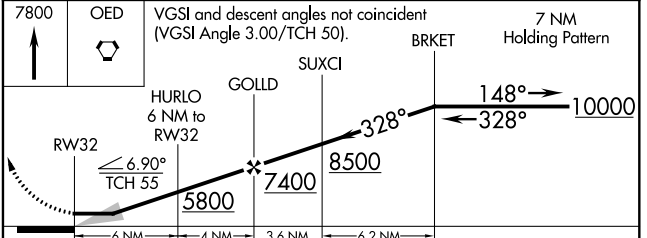

APP CRS	Rwy Idg	N/A
328°	TDZE	N/A
	Apt Elev	1335

RNAV (GPS)-D

ROGUE VALLEY INTL-MEDFORD (MFR)

RNP APCH.		MISSED APPROACH: Climb to 7800 direct OED VORTAC and hold, continue climb-in-hold to 7800.	
Circling NA for Cats C and D northeast of Rwy 14-32.			

ATIS	CASCADE APP CON *	MEDFORD TOWER *	GND CON	UNICOM
127.25	124.3 379.9	119.4 (CTAF) 257.8	121.8	122.95

7800	OED	VGSi and descent angles not coincident (VGSi Angle 3.00/TCH 50).		7 NM Holding Pattern
		HURLO 6 NM to RW32	GOLD	SUXCI
		BRKET		
		328°	148°	10000
		6.90° TCH 55	7400	8500
		6 NM	4 NM	3.6 NM
		6.2 NM		
CATEGORY	A	B	C	D
CIRCLING	3600-1¼ 2265 (2300-1¼)	3600-1½ 2265 (2300-1½)	3600-3	2265 (2300-3)