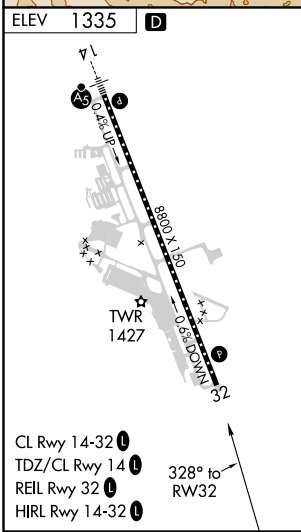

APP CRS	Rwy Idg	N/A
328°	TDZE	N/A
	Apt Elev	1335

RNAV (GPS)-D

ROGUE VALLEY INTL-MEDFORD (MFR)

RNP APCH.		MISSED APPROACH: Climb to 7800 direct OED VORTAC and hold, continue climb-in-hold to 7800.	
Circling NA for Cats C and D northeast of Rwy 14-32.			

ATIS	CASCADE APP CON *	MEDFORD TOWER *	GND CON	UNICOM
127.25	124.3 379.9	119.4 (CTAF) 257.8	121.8	122.95

7800	OED	VGSi and descent angles not coincident (VGSi Angle 3.00/TCH 50).		7 NM Holding Pattern
		HURLO 6 NM to RW32	GOLD	SUXCI
		BRKET		
		328°	148°	10000
		6.90° TCH 55	7400	8500
		6 NM	4 NM	3.6 NM
		6.2 NM		
CATEGORY	A	B	C	D
CIRCLING	3600-1¼ 2265 (2300-1¼)	3600-1½ 2265 (2300-1½)	3600-3	2265 (2300-3)