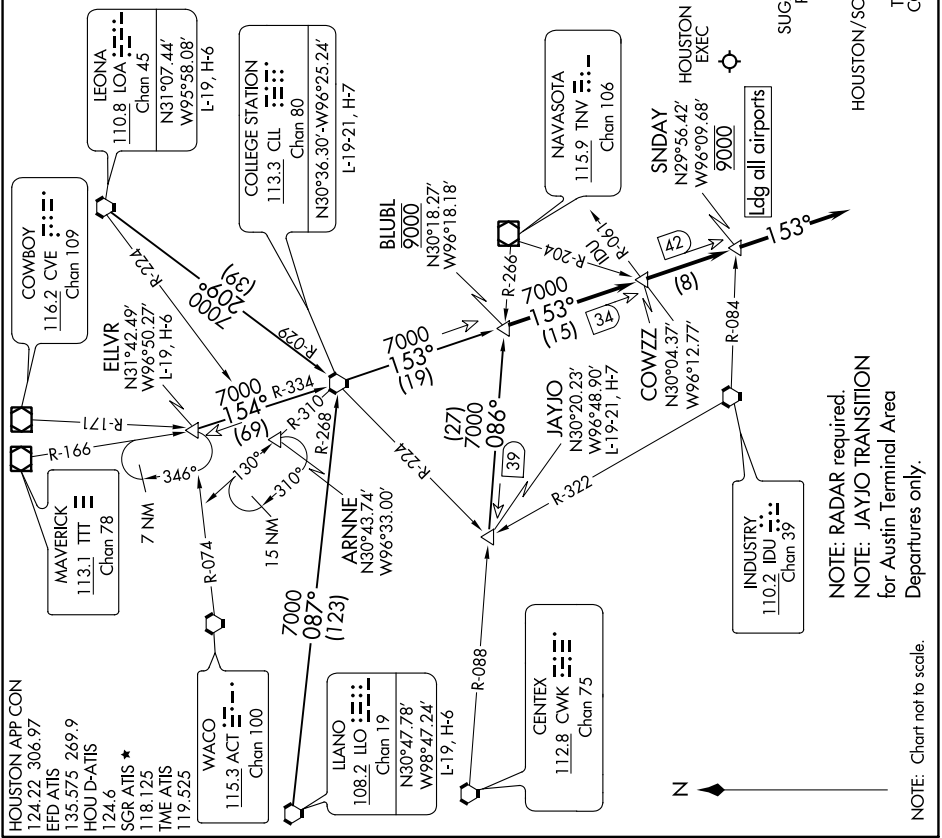

ILANO TRANSITION (ILO.BLUBL4): From over ILO VORTAC on ILO R-087 and CLL R-268 to CLL VORTAC, then on CLL R-153 to BLUBL. Thence

. . . . From over BLUBL on CLL R-153 to cross SNDAY at 9000, from SUNDAY fly heading 153°. Expect vectors to final approach course at or prior to SUNDAY.

CHAMBERS COUNTY

BAYTOWN

LA PORTE MUNI

WILLIAM P HOBBY

SUGAR LAND RGNL

HOUSTON/SOUTHWEST

HOUSTON EXEC

WEST HOUSTON

HOUSTON

PEARLAND RGNL

TEXAS GULF COAST RGNL

ELINGTON

RWJ AIRPARK

SCHOLES INTL AT GALVESTON

SC-5, 03 NOV 2022 to 01 DEC 2022

BLUBELL FOUR ARRIVAL

HOUSTON, TEXAS