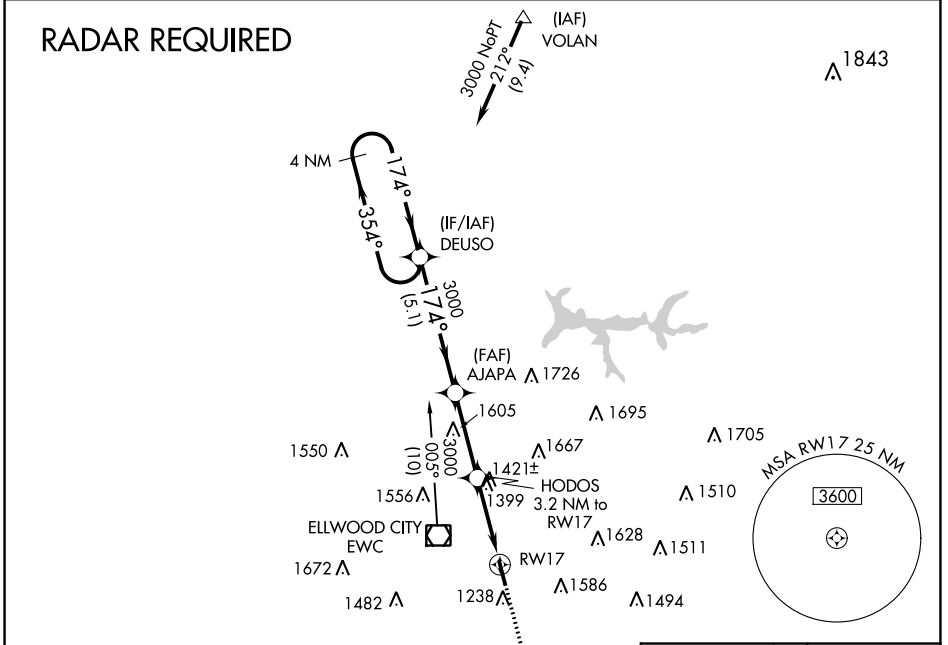

APP CRS	Rwy Idg	4381
174°	TDZE	897
	Apt Elev	898

RNAV (GPS) RWY 17

ZELIENOPLE MUNI (PJC)

RNP APCH.	MISSED APPROACH: Climb to 3100 direct EDAPY and hold.
<p>▼ Rwy 17 helicopter visibility reduction below 1 SM NA.</p> <p>▲ NA Procedure NA at night.</p>	

AWOS-3PT 118.45	PITTSBURGH APP CON 124.75 338.2	CTAF 122.9
---------------------------	---	----------------------

CATEGORY	A	B	C	D
LNVA MDA	1680-1 783 (800-1)	1680-1¼ 783 (800-1¼)		NA
CIRCLING	1680-1 782 (800-1)	1700-1¼ 802 (900-1¼)		NA

NE-4, 08 SEP 2022 to 06 OCT 2022

NE-4, 08 SEP 2022 to 06 OCT 2022