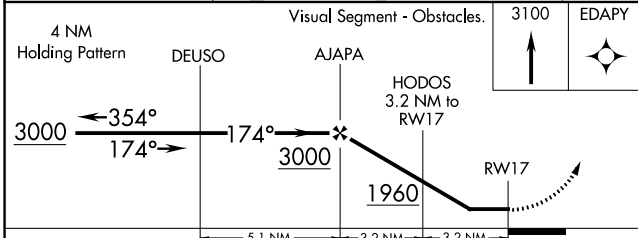

APP CRS	Rwy Idg	4381
174°	TDZE	897
	Apt Elev	898

RNAV (GPS) RWY 17

ZELIENOPLE MUNI (PJC)

RNP APCH.	MISSED APPROACH: Climb to 3100 direct EDAPY and hold.
<p>▼ Rwy 17 helicopter visibility reduction below 1 SM NA.</p> <p>▲ NA Procedure NA at night.</p>	

AWOS-3PT 118.45	PITTSBURGH APP CON 124.75 338.2	CTAF 122.9
---------------------------	---	----------------------

CATEGORY	A	B	C	D
LNVA MDA	1680-1 783 (800-1)	1680-1¼ 783 (800-1¼)		NA
CIRCLING	1680-1 782 (800-1)	1700-1¼ 802 (900-1¼)		NA