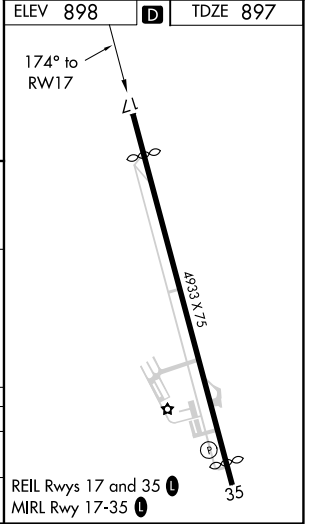

APP CRS	Rwy Idg	4381
174°	TDZE	897
	Apt Elev	898

RNAV (GPS) RWY 17

ZELIENOPLE MUNI (PJC)

RNP APCH.	MISSED APPROACH: Climb to 3100 direct EDAPY and hold.
▼ Rwy 17 helicopter visibility reduction below 1 SM NA. ▲ NA Procedure NA at night.	

AWOS-3PT 118.45	PITTSBURGH APP CON 124.75 338.2	CTAF 122.9

CATEGORY	A	B	C	D
LNVA MDA	1680-1 783 (800-1)	1680-1¼ 783 (800-1¼)		NA
CIRCLING	1680-1 782 (800-1)	1700-1¼ 802 (900-1¼)		NA

NE-4, 08 SEP 2022 to 06 OCT 2022

NE-4, 08 SEP 2022 to 06 OCT 2022