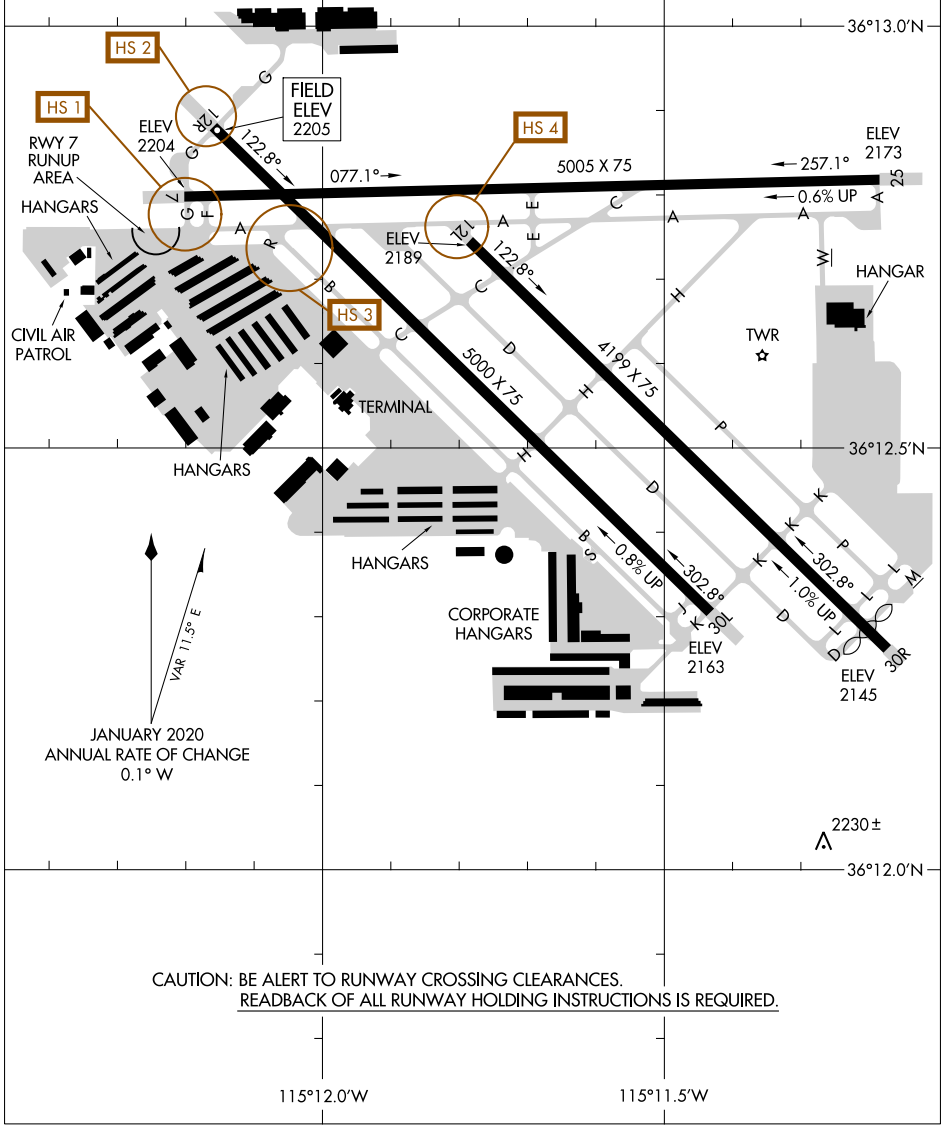

# AIRPORT DIAGRAM

AL-6970 (FAA)

NORTH LAS VEGAS (VGT)  
LAS VEGAS, NEVADA

ATIS  
118.05  
NORTH LAS VEGAS TOWER \*  
125.7 360.75  
GND CON  
121.7  
CLNC DEL  
124.0

**D**

RWY 07-25  
PCR 456 F/C/X/T  
S-30  
RWY 12L-30R  
PCR 15 F/C/X/T  
S-30  
RWY 12R-30L  
PCR 48 F/C/X/T  
S-30

CAUTION: BE ALERT TO RUNWAY CROSSING CLEARANCES.  
READBACK OF ALL RUNWAY HOLDING INSTRUCTIONS IS REQUIRED.

SW-4, 08 SEP 2022 to 06 OCT 2022

SW-4, 08 SEP 2022 to 06 OCT 2022

# AIRPORT DIAGRAM

22251

LAS VEGAS, NEVADA  
NORTH LAS VEGAS (VGT)