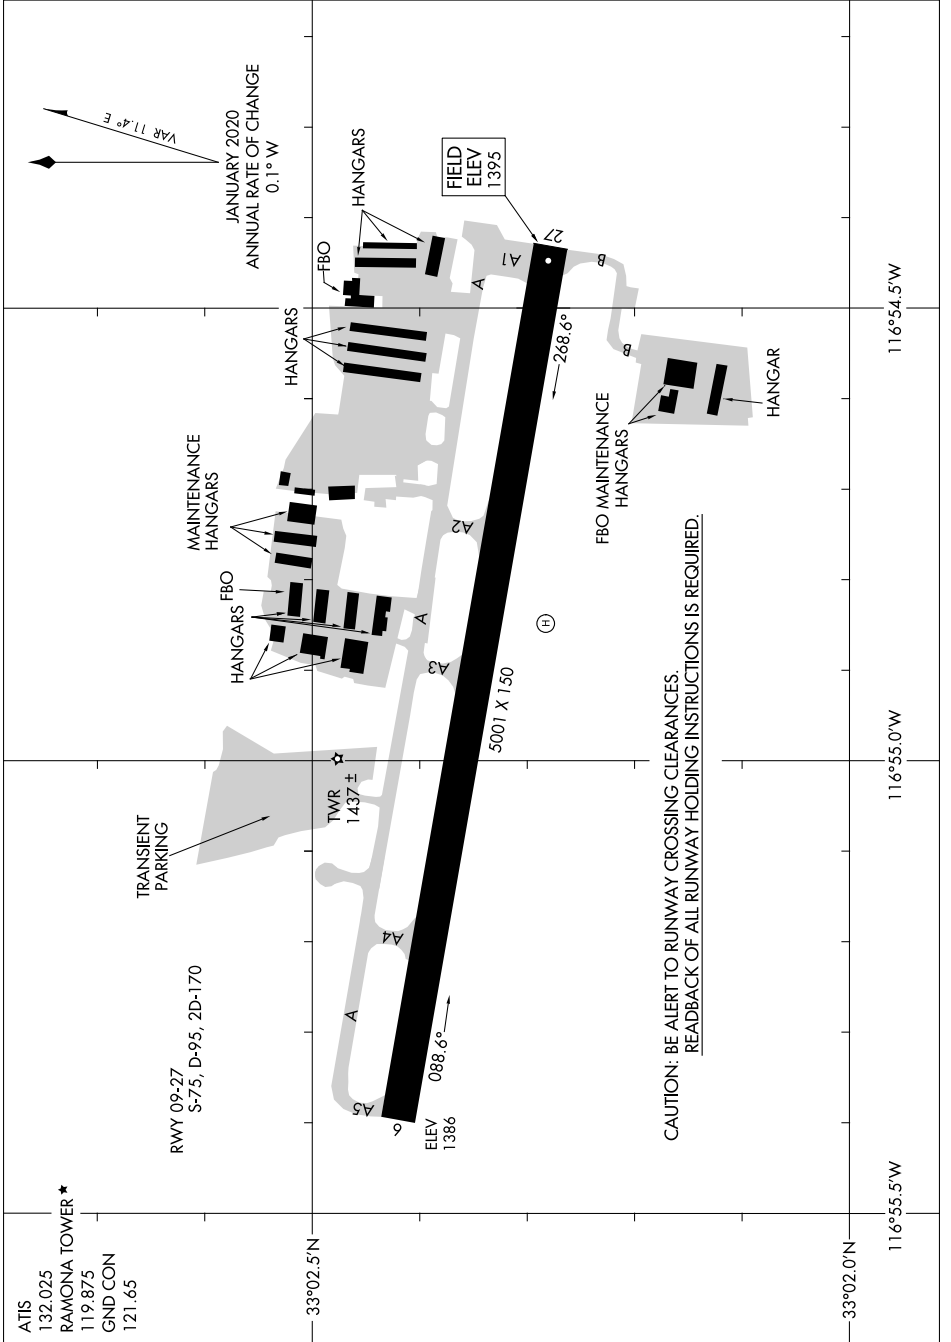

AIRPORT DIAGRAM

AL-6667 (FAA)

RAMONA (RNM)
RAMONA, CALIFORNIA

SW-3, 08 SEP 2022 to 06 OCT 2022

SW-3, 08 SEP 2022 to 06 OCT 2022

AIRPORT DIAGRAM

RAMONA, CALIFORNIA
RAMONA (RNM)