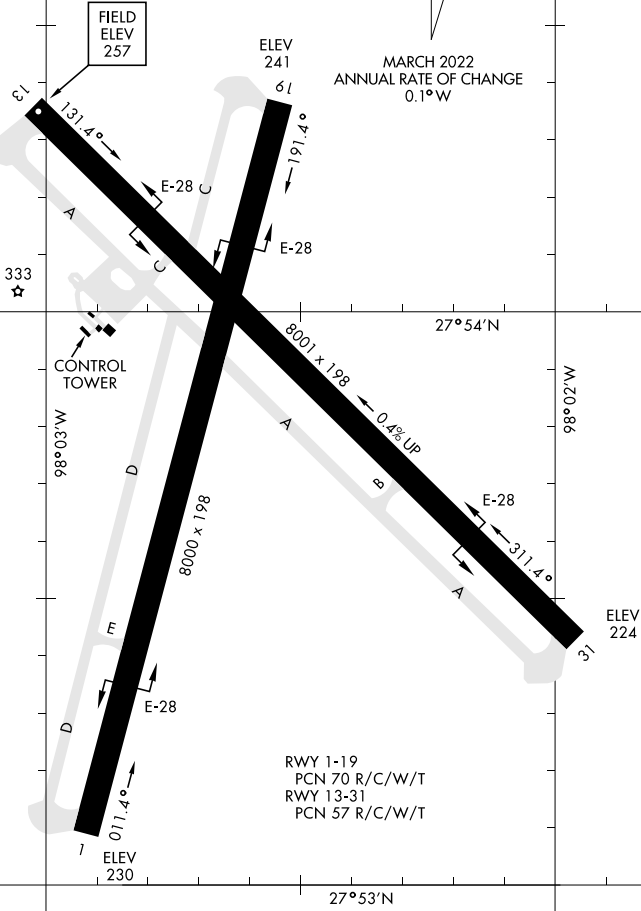

# AIRPORT DIAGRAM

AL-6553 [USN]

ORANGE GROVE HALP (KNOG)

ORANGE GROVE, TEXAS

ATIS ★ 254.35  
 TOWER ★  
 128.4 281.425  
 GND CON  
 229.4

RWY 1-19  
 PCN 70 R/C/W/T  
 RWY 13-31  
 PCN 57 R/C/W/T

SC-3, 08 SEP 2022 to 06 OCT 2022

SC-3, 08 SEP 2022 to 06 OCT 2022

# AIRPORT DIAGRAM

ORANGE GROVE, TEXAS  
ORANGE GROVE HALP (KNOG)