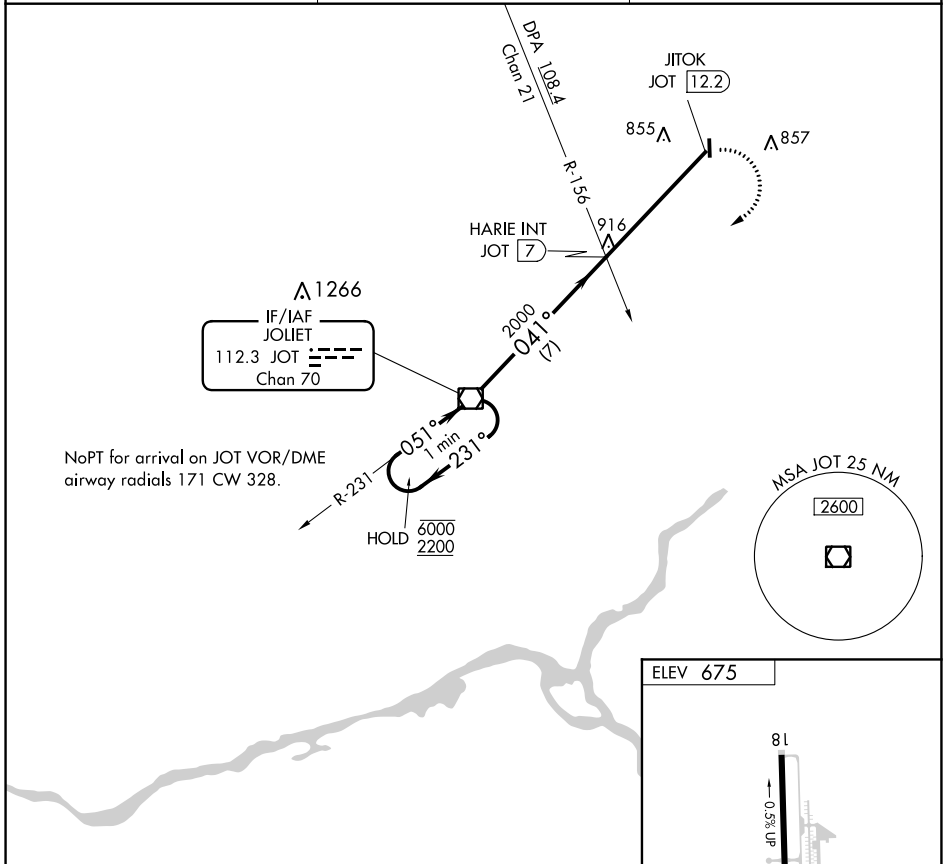

VOR/DME JOT 112.3 Chan 70	APP CRS 041°	Rwy Idg TDZE Apt Elev	N/A N/A 675
---	------------------------	-----------------------------	--

VOR-A

BOLINGBROOK'S CLOW INTL (1C5)

NA Procedure NA at night. Use Lewis University altimeter setting.	MISSED APPROACH: Climbing right turn to 2200 direct JOT VOR/DME and hold.
--	---

LOT AWOS-3 118.525	CHICAGO APP CON 119.35 354.075	CTAF 122.9
------------------------------	--	----------------------

CATEGORY	A	B	C	D	FAF to MAP 5.2 NM
CIRCLING	1180-1 505 (600-1)	1220-1 545 (600-1)	NA		Knots 60 90 120 150 180 Min:Seq 5:12 3:28 2:36 2:05 1:44

VOR-A

EC-3, 08 SEP 2022 to 06 OCT 2022

EC-3, 08 SEP 2022 to 06 OCT 2022