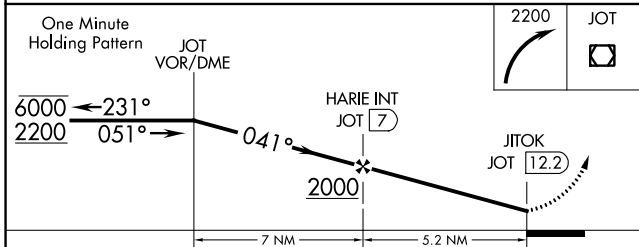

VOR/DME JOT 112.3 Chan 70	APP CRS 041°	Rwy Idg TDZE Apt Elev	N/A N/A 675
---	------------------------	-----------------------------	--

VOR-A

BOLINGBROOK'S CLOW INTL (1C5)

NA Procedure NA at night. Use Lewis University altimeter setting.	MISSED APPROACH: Climbing right turn to 2200 direct JOT VOR/DME and hold.
--	---

LOT AWOS-3 118.525	CHICAGO APP CON 119.35 354.075	CTAF 122.9
------------------------------	--	----------------------

CATEGORY	A	B	C	D	FAF to MAP 5.2 NM
CIRCLING	1180-1 505 (600-1)	1220-1 545 (600-1)	NA		Knots 60 90 120 150 180 Min:Seq 5:12 3:28 2:36 2:05 1:44