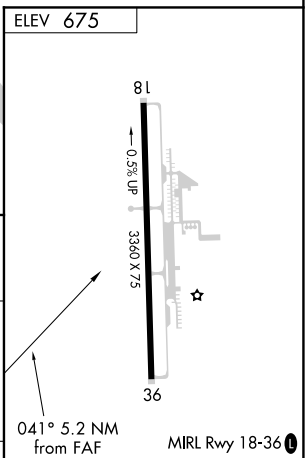

VOR/DME JOT 112.3 Chan 70	APP CRS 041°	Rwy Idg TDZE Apt Elev	N/A N/A 675
---	------------------------	-----------------------------	--

VOR-A

BOLINGBROOK'S CLOW INTL (1C5)

NA Procedure NA at night. Use Lewis University altimeter setting.	MISSED APPROACH: Climbing right turn to 2200 direct JOT VOR/DME and hold.
--	---

LOT AWOS-3 118.525	CHICAGO APP CON 119.35 354.075	CTAF 122.9
------------------------------	--	----------------------

CATEGORY	A	B	C	D	FAF to MAP 5.2 NM
CIRCLING	1180-1 505 (600-1)	1220-1 545 (600-1)	NA		Knots 60 90 120 150 180 Min:Seq 5:12 3:28 2:36 2:05 1:44