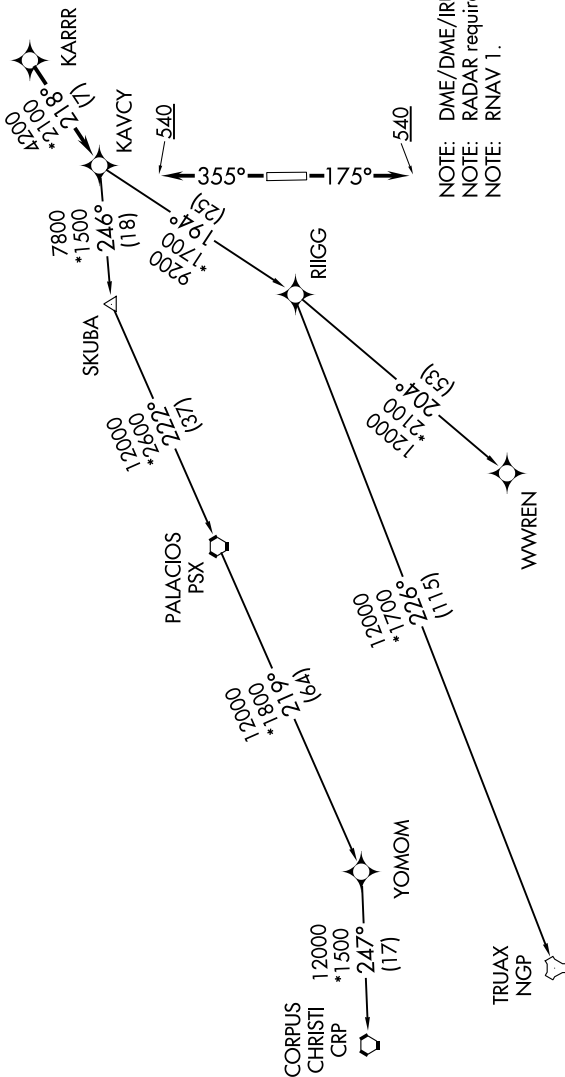

KARR SIX DEPARTURE (RNAV)

**TOP ALTITUDE:
ASSIGNED BY ATC**

ASOS
119.925
CTAF
123.0
CLNC DEL
125.2
HOUSTON DEP CON
134.45 284.0

TAKEOFF MINIMUMS

Rwys 17, 35:

Standard with minimum climb of 500' per NM to 540.

(NARRATIVE ON FOLLOWING PAGE)

NOTE: Chart not to scale.

KARR SIX DEPARTURE (RNAV)

(KARRR6.KARRR) 05DEC19